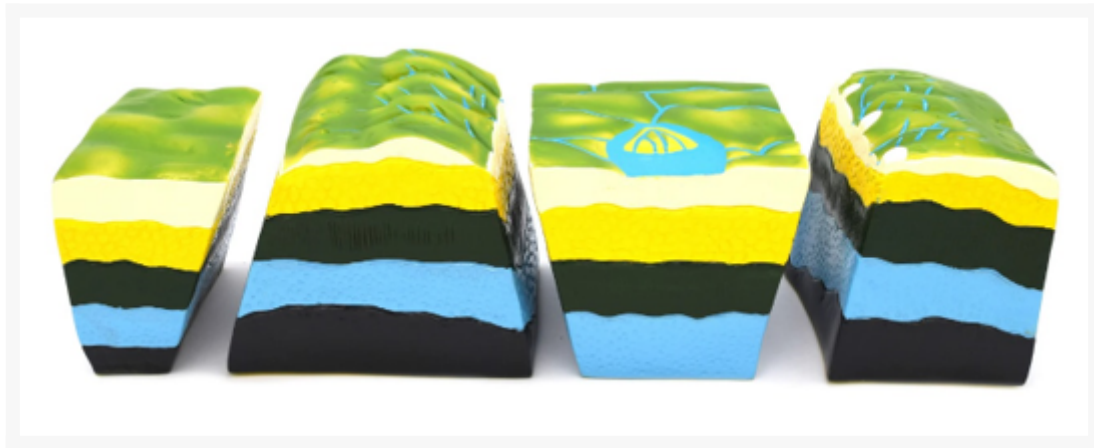

Product Image

Description

A colored model of the breaks and fissures with the data displayed on it, and it can be easily moved and assembled, with dimensions of 40CM * 30CM * 30CM.

Catalog No.	Particular
103307	A MODEL OF BREAKS AND FISSURES