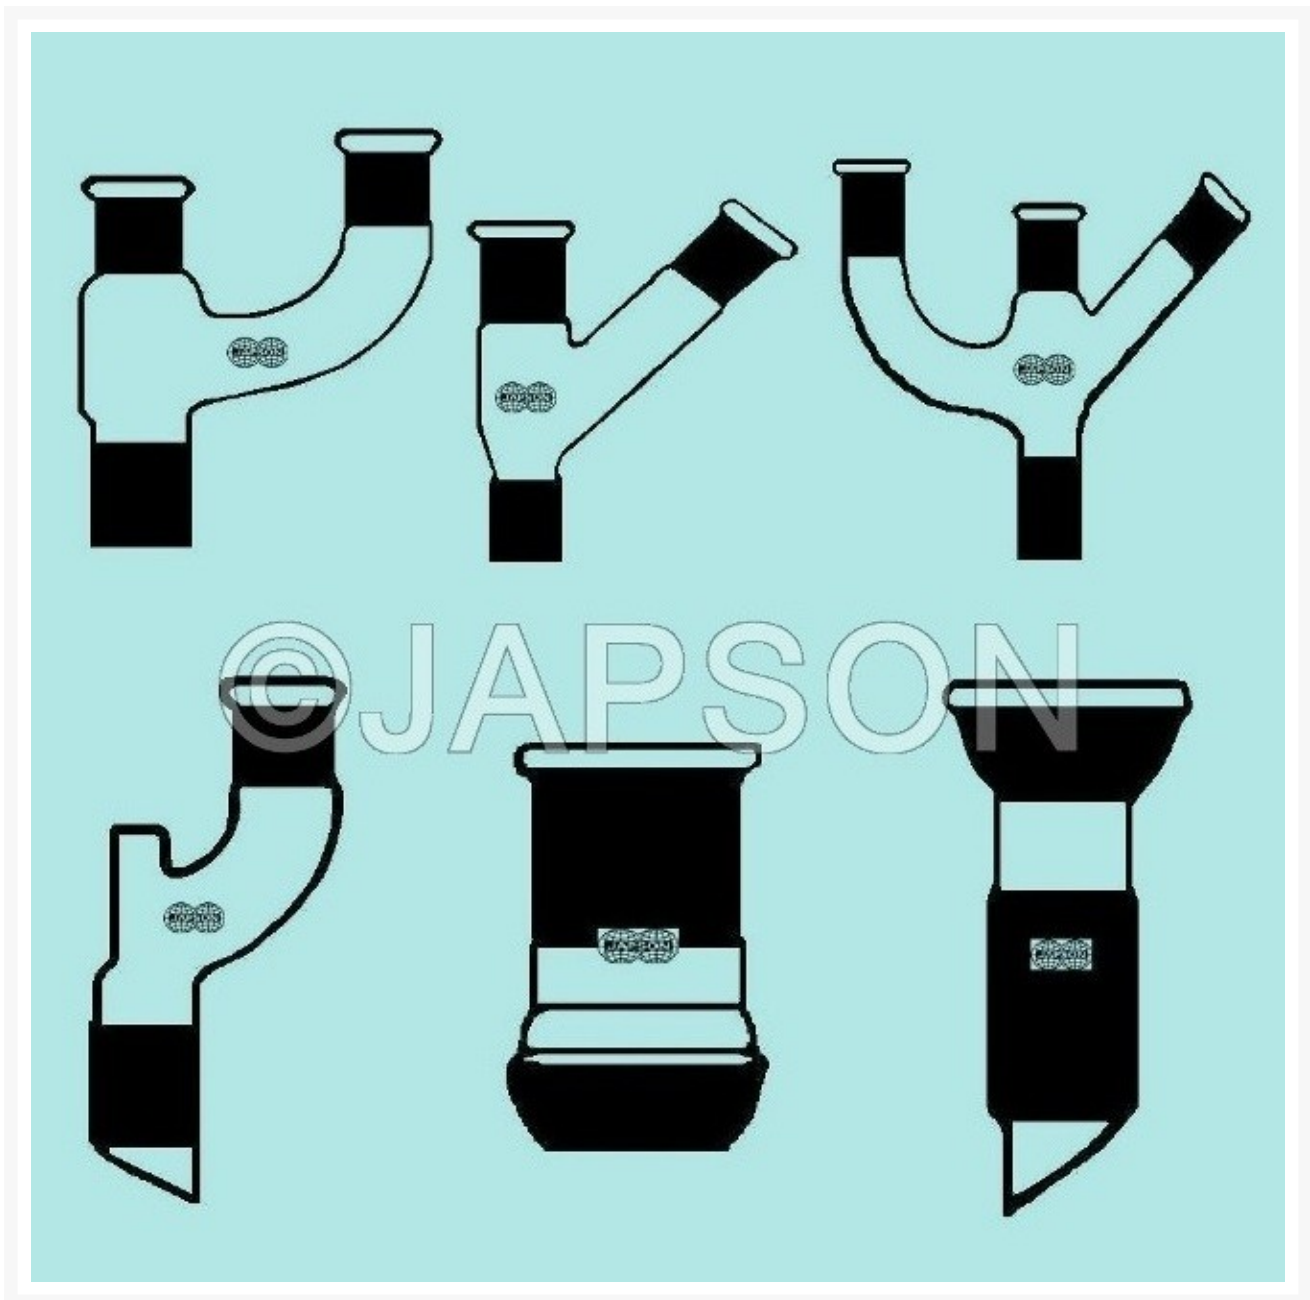

Description

Custom cone and sockets are available on demand. Please specify at the time of quotation/order.

Catalog No. Types

JG22701	Multiple Adapters
JG22702	Multiple Adapters with two necks at 45° angle
JG22703	Multiple Adapters with three necks, two parallel and one at 45° angle.
JG22704	Multiple Adapters Swan Neck
JG22705	Conical/Spherical Adapters
JG22706	Conical/Spherical Adapters(Cone to cup)