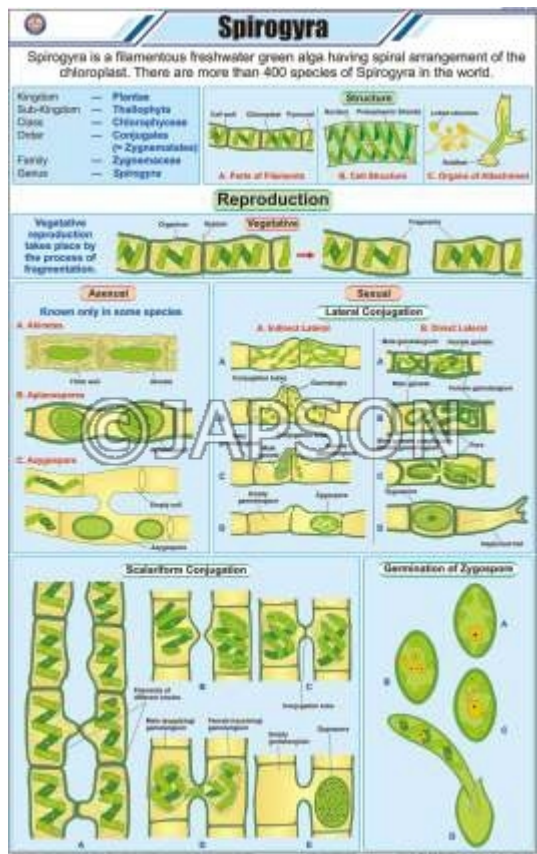

B. Charts, Spirogyra

Disclaimer

The Products details given on this page are indicative in nature and JAPSON reserves the right to change them without prior notice. Buyer is also requested to re-check the specifications and other features of product at the time of order as product development is a continuous process and minor modifications may be made to design based on latest availability, process and design.