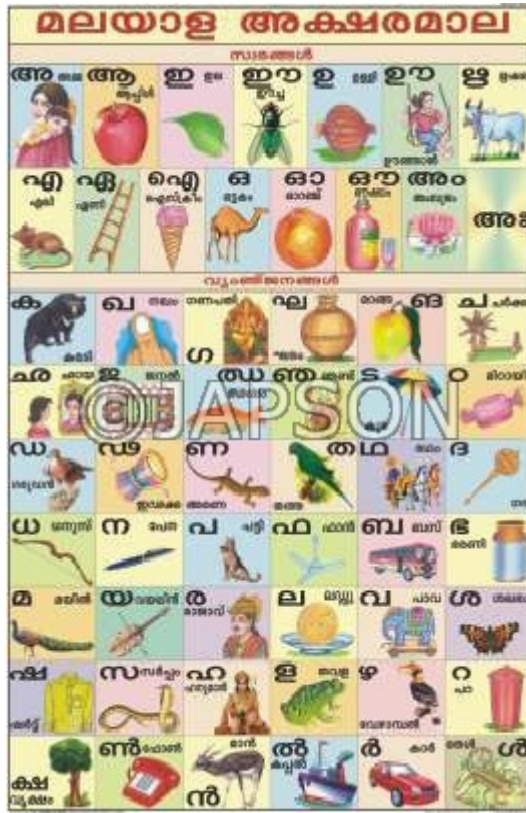

F. Charts, Malayalam Alphabet