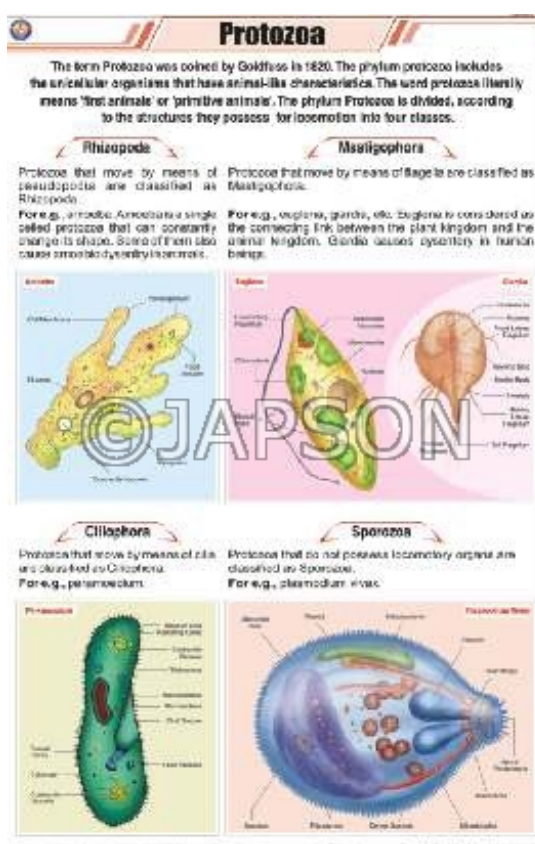

Product Image

Description

Standard Size: 58x90 cms

Language: English

Laminated Paper Charts with Plastic Rollers. These Charts have technically accurate and detailed description in vivid colours.

E. Charts, Animal Tissues

F. Charts, Animal Cell Mitosis

G.Charts, Gametogenesis in Animals

H. Charts, Paramoecium

I. Charts, Fertilization in Animals

J. Charts, Protozoa

K. Charts, Amoeba

L. Charts, Malaria Parasite