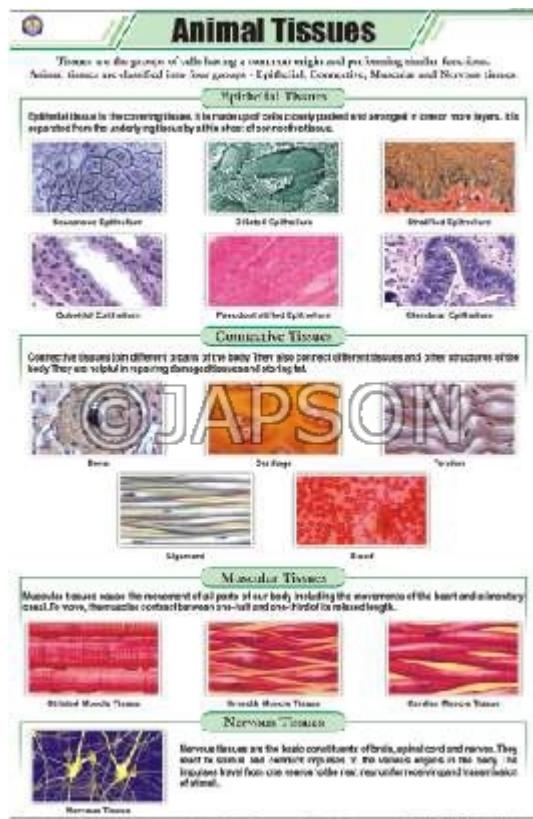

Product Image

Description

Standard Size: 58x90 cms

Language: English

Laminated Paper Charts with Plastic Rollers. These Charts have technically accurate and detailed description in vivid colours.

E. Charts, Animal Tissues

F. Charts, Animal Cell Mitosis

G.Charts, Gametogenesis in Animals

H. Charts, Paramoecium

I. Charts, Fertilization in Animals

J. Charts, Protozoa

K. Charts, Amoeba

L. Charts, Malaria Parasite