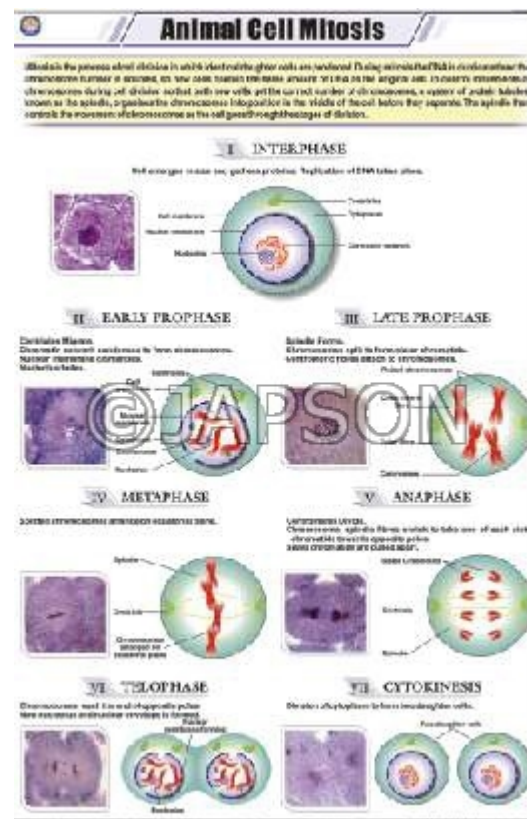

Product Image

Description

Standard Size: 58x90 cms

Language: English

Laminated Paper Charts with Plastic Rollers. These Charts have technically accurate and detailed description in vivid colours.

E. Charts, Animal Tissues

F. Charts, Animal Cell Mitosis

G.Charts, Gametogenesis in Animals

H. Charts, Paramoecium

I. Charts, Fertilization in Animals

J. Charts, Protozoa

K. Charts, Amoeba

L. Charts, Malaria Parasite