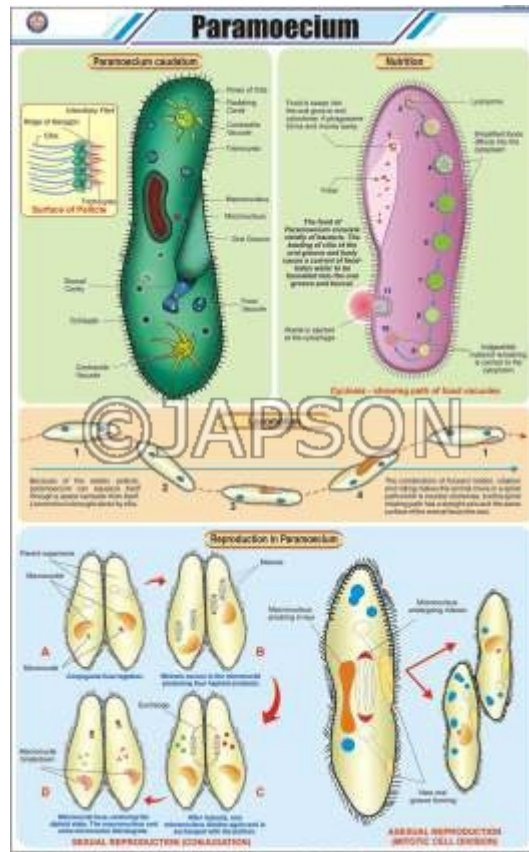

Product Image

Description

Standard Size: 58x90 cms

Language: English

Laminated Paper Charts with Plastic Rollers. These Charts have technically accurate and detailed description in vivid colours.

E. Charts, Animal Tissues

F. Charts, Animal Cell Mitosis

G.Charts, Gametogenesis in Animals

H. Charts, Paramoecium

I. Charts, Fertilization in Animals

J. Charts, Protozoa

K. Charts, Amoeba

L. Charts, Malaria Parasite