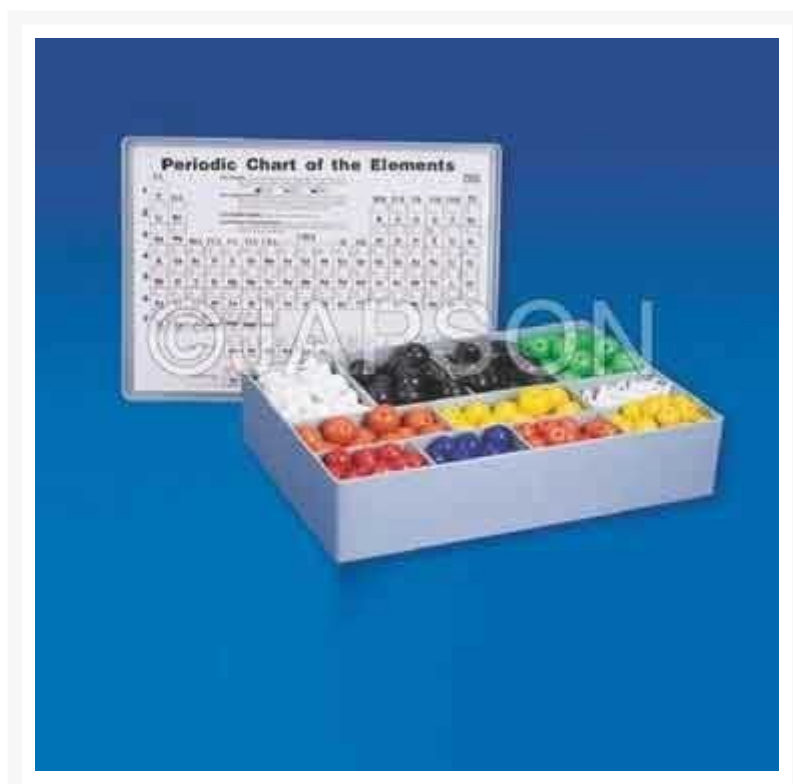

## Description

---

**Material :** Polystyrene

These sets consist of moulded balls of different colours and sizes along with connecting lugs of different sizes. These sets are very helpful in modeling different organic & inorganic compounds.