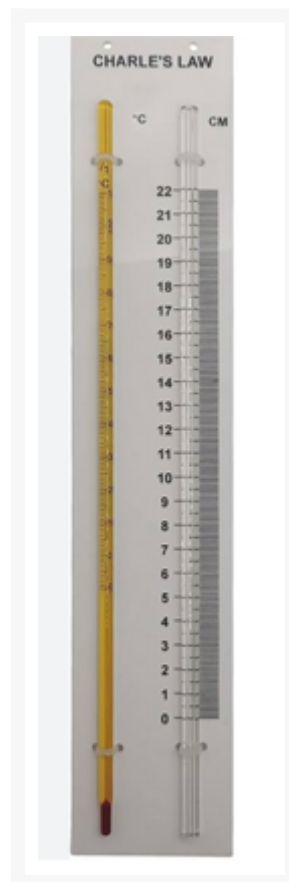

Product Image

Description

A 30 cm graduated ruler with a glass capillary tube attached, sealed at both ends. The tube contains a small amount of continuous mercury, with a pocket of air trapped below it. Each set of 30 units is packaged in a special box for protection and organization.

Catalog No.	Particular
103723	Boyle's / Charles' Ruler

Disclaimer

The Products details given on this page are indicative in nature and JAPSON reserves the right to change them without prior notice. Buyer is also requested to re-check the specifications and other features of product at the time of order as product development is a continuous process and minor modifications may be made to design based on latest availability, process and design.