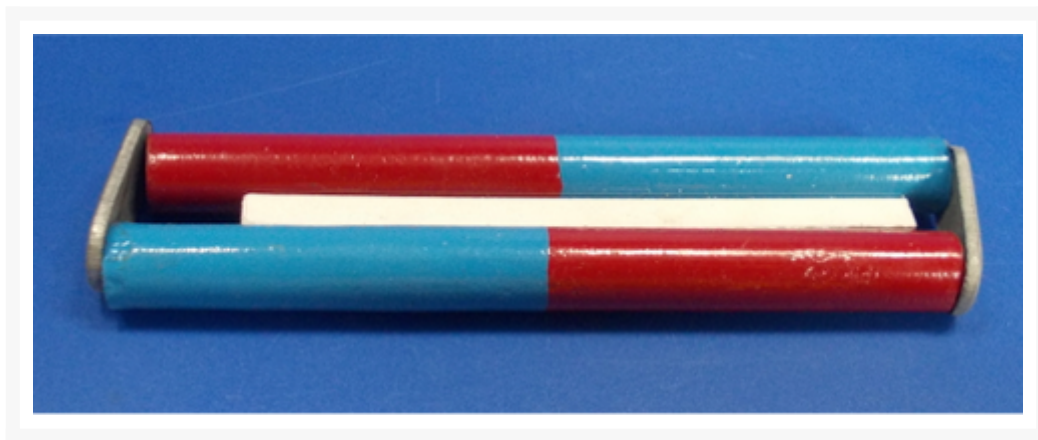

Product Image

Description

Cylindrical Magnet A pair of cylindrical magnets made of chrome, with red and blue coloring. These magnets are heat-resistant and corrosion-resistant, with dimensions of 10 cm x 15 cm.