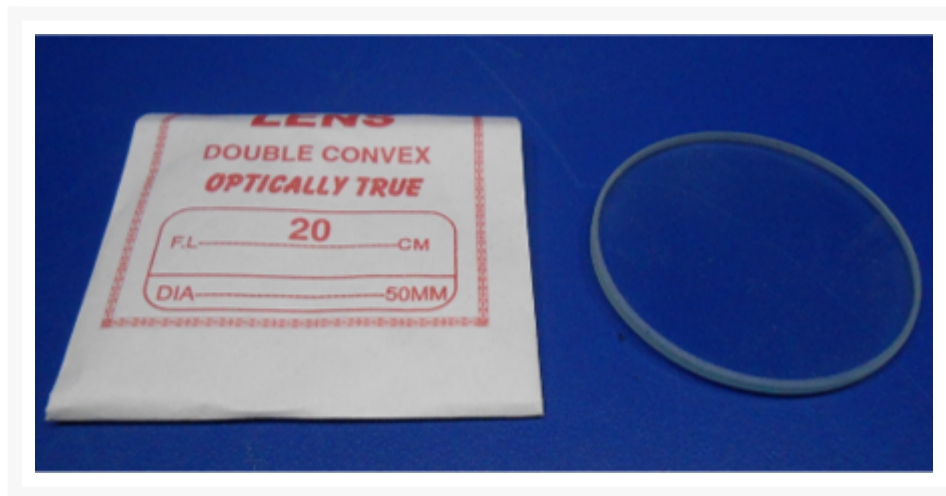

Product Image

Description

Lightweight and durable, offering easy handling and long-term use. High optical clarity, ensuring sharp and clear imaging. Scratch-resistant surface for lasting performance and precision. Impact-resistant, designed to withstand breakage and maintain functionality. Accurate measurements, perfect for educational and scientific experiments.

Catalog no	Particulars
103282	Convex Lens (5x20)

Disclaimer

The Products details given on this page are indicative in nature and JAPSON reserves the right to change them without prior notice. Buyer is also requested to re-check the specifications and other features of product at the time of order as product development is a continuous process and minor modifications may be made to design based on latest availability, process and design.