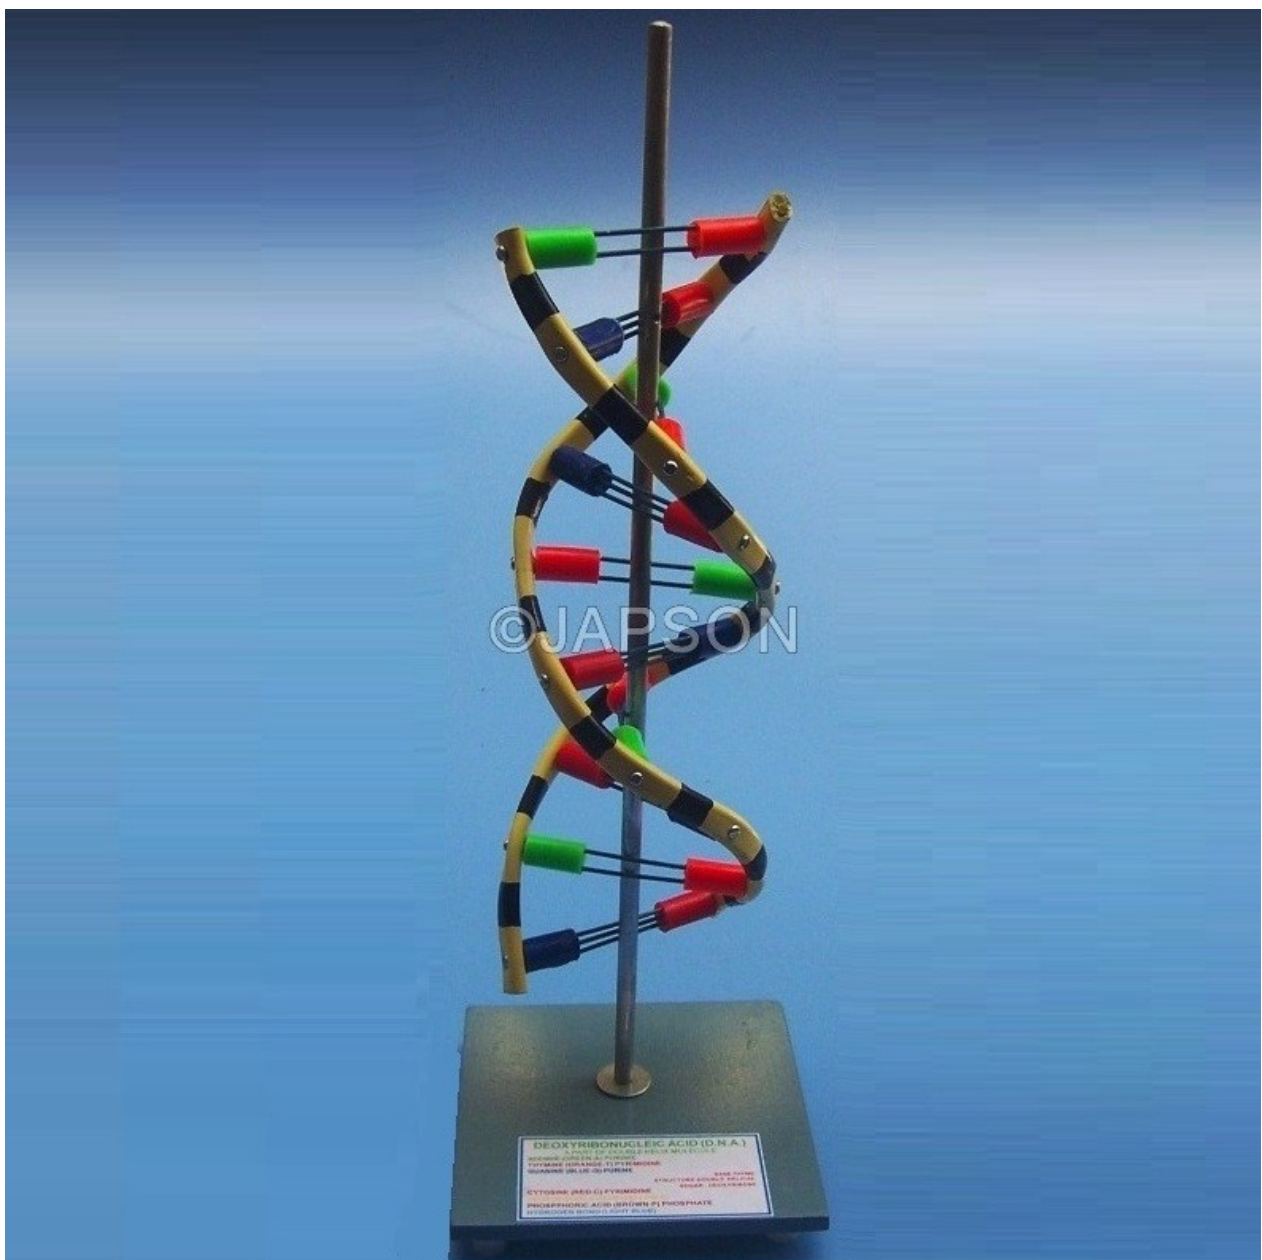

## Product Image

## Description

---

Model consisting of fixed DNA segment. It is standing type with metal rod. Appropriately coloured

<b>Catalog No.</b>	<b>Particulars</b>
--------------------	--------------------

JB100526	DNA Structure Model, Plastic Assembly Kit, Deluxe
----------	---