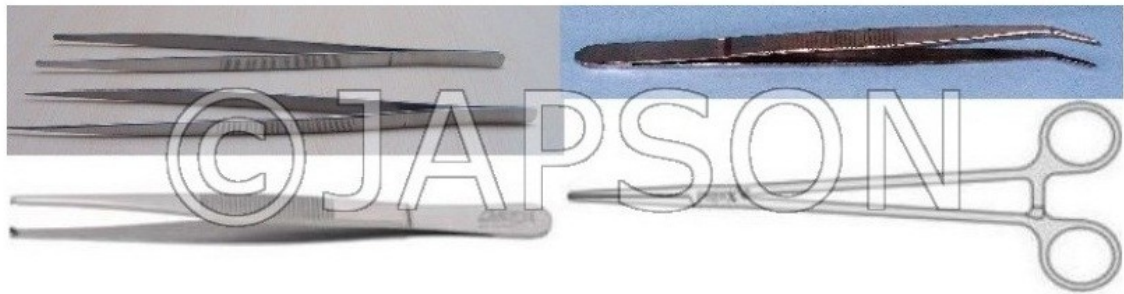

Description

Stainless steel

Types Available:

Forceps, Sharp

Forceps, Blunt

Forceps, Curved

Forceps, Toothed

Forceps, Artery

Catalog No.	Particulars
--------------------	--------------------

JB15070	Forceps, Sharp, 100mm, 125mm, 150mm, 200mm, 250mm and 300mm
JB15071	Forceps, Blunt, 100mm, 125mm, 150mm, 200mm, 250mm and 300mm
JB15072	Forceps, Curved, 100mm, 125mm, 150mm, 200mm, 250mm and 300mm
JB15073	Forceps, Toothed, 450mm and 500mm
JB15074	Forceps, Artery, 100mm, 125mm, 150mm, 200mm, 250mm and 300mm