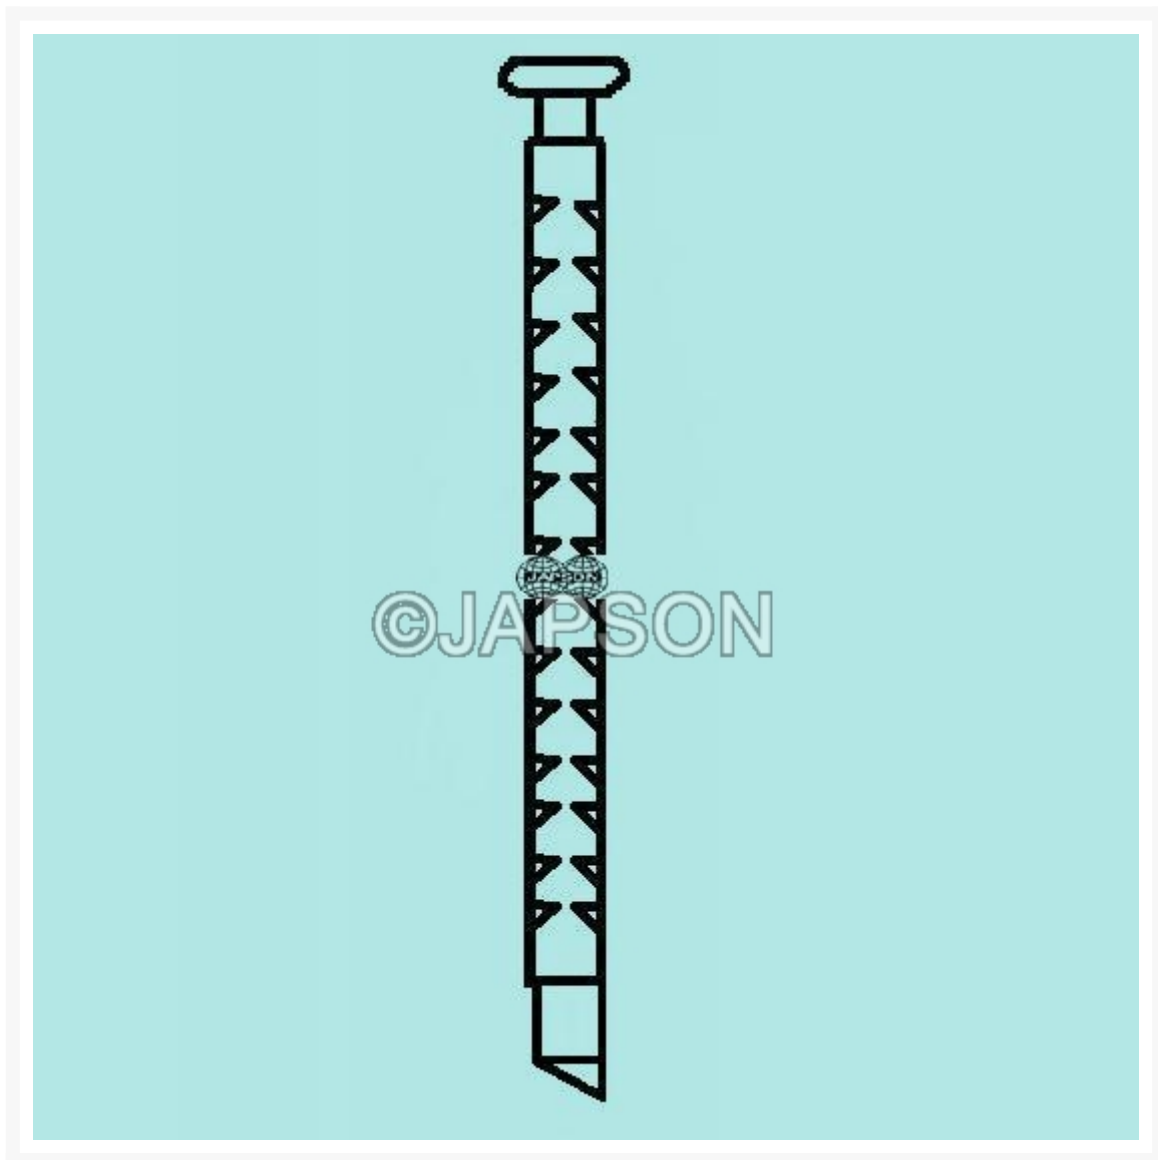

Address:
JAMBU PERSHAD & SONS
6275/22 Nicholson Road,
Ambala Cantt, Haryana,
INDIA
Pin: 133001

Email:
sales@japson.com
japsonambala@yahoo.com

Website:
www.japson.com
Phone:
+91-171-4006897

Fractionating Column, Vigreux

Product Image

Description

Material:-Borosilicate Glass

Catalog No.	Effective Length (mm)	Socket	Cone
JG16201	360	0.827586206896552	0.827586206896552
JG16202	360	0.90625	0.90625
JG16203	600	0.827586206896552	0.827586206896552
JG16204	750	0.827586206896552	0.827586206896552