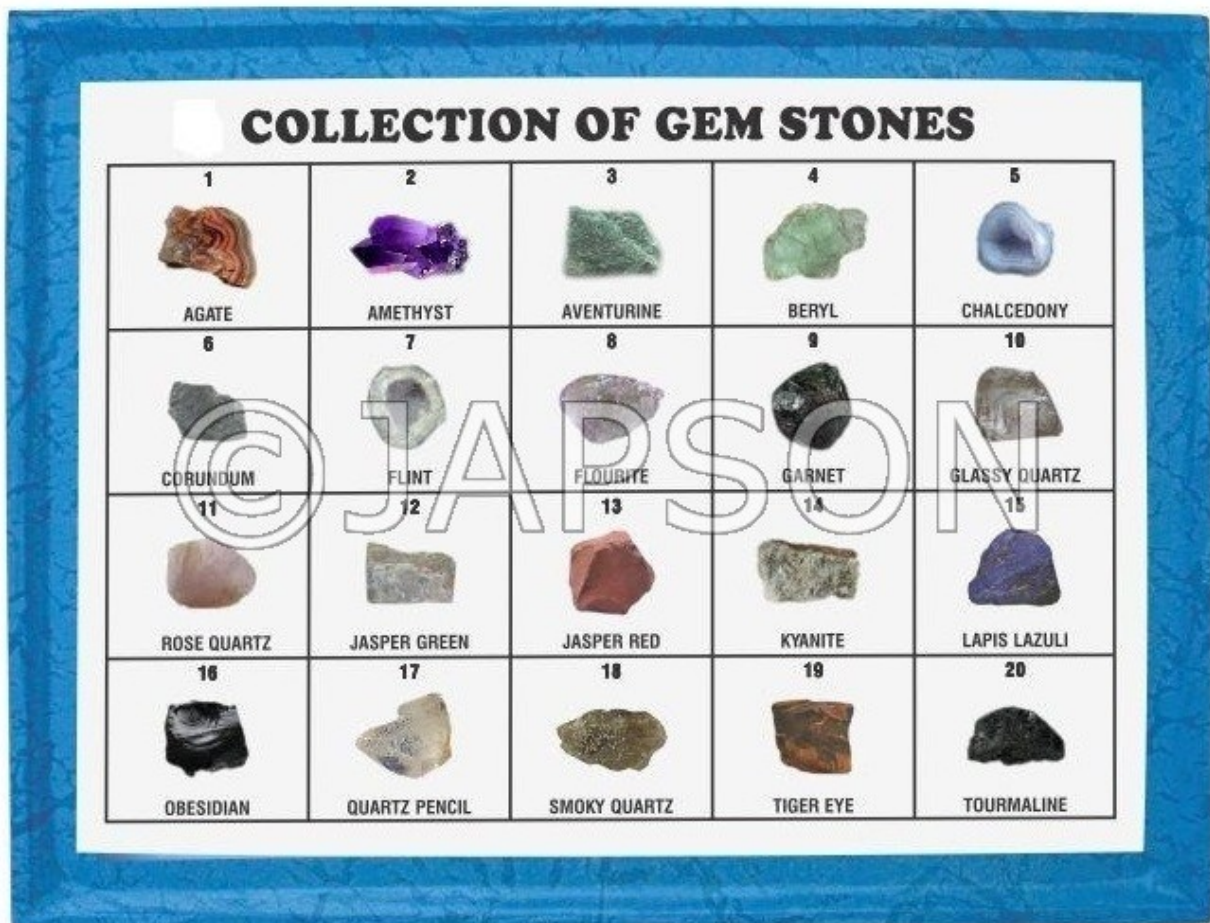

# Gems Collection, Set of 20

## Description

---

This Collection contains 20 Types of Gems Minerals Specimens. The Gems Minerals Specimens include Some of the following Agate, Amethyst, Aventurine, Beryl, Chalcedony, Corundum, Flint, Flourite, Garnet, Glassy Quartz, Rose Quartz, Jasper Green, Jasper Red, Kyanite, Lapis Lazuli, Obsidian, Quartz Pencil, Smoky Quartz, Tiger Eye & Tourmaline etc.