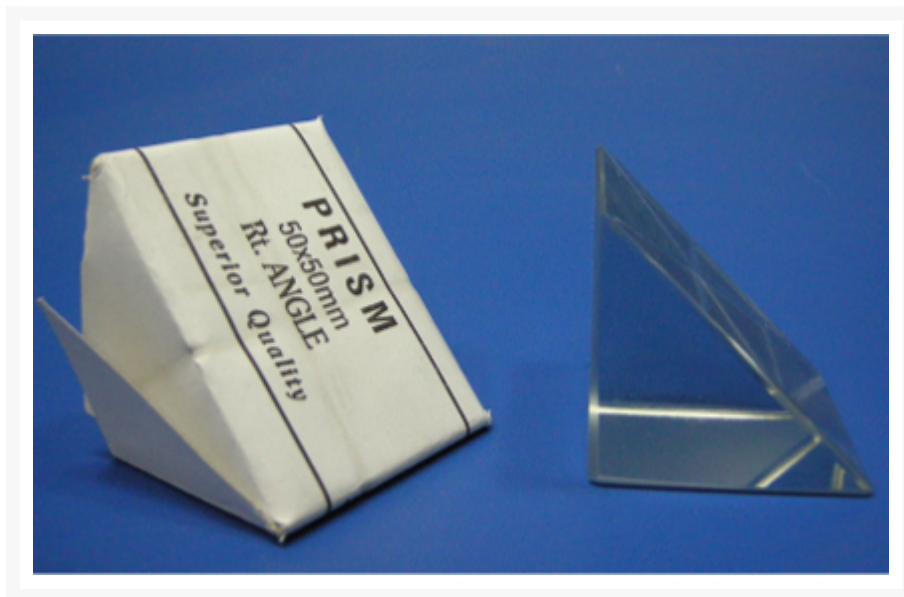

Description

Made of polished, break-resistant glass. Beveled edges at a (60°, 75°) angle. Height: 60mm. Right-angled, equilateral design for precise optical experiments.

Catalog no	Particulars
103278	Glass Prism