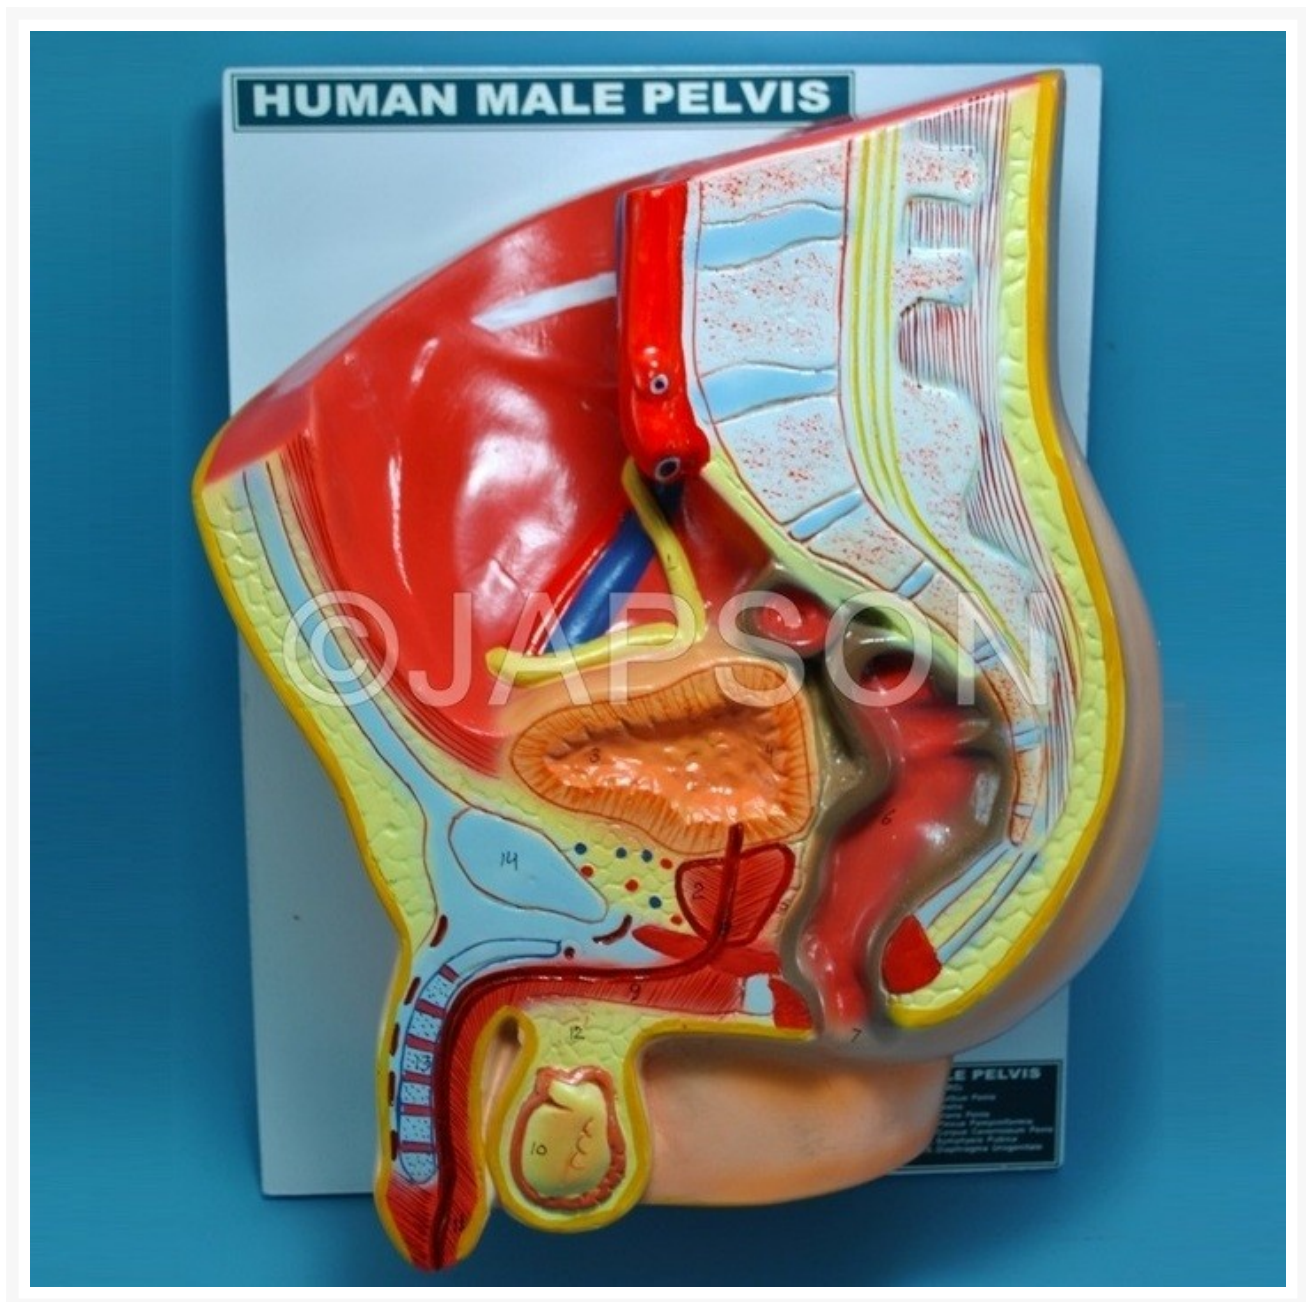

# Human Model, Pelvis Male

## Description

---

Particulars	Catalog No.
Human Model, Pelvis Male	JZ01480

A quality product from JAPSON ideal for use in School Laboratories in developing countries of Asia, Africa and South America. Standard specifications for school laboratory use. Ideal mix of Quality and Economy. Other configurations and superior quality available for specific use or for developed countries.