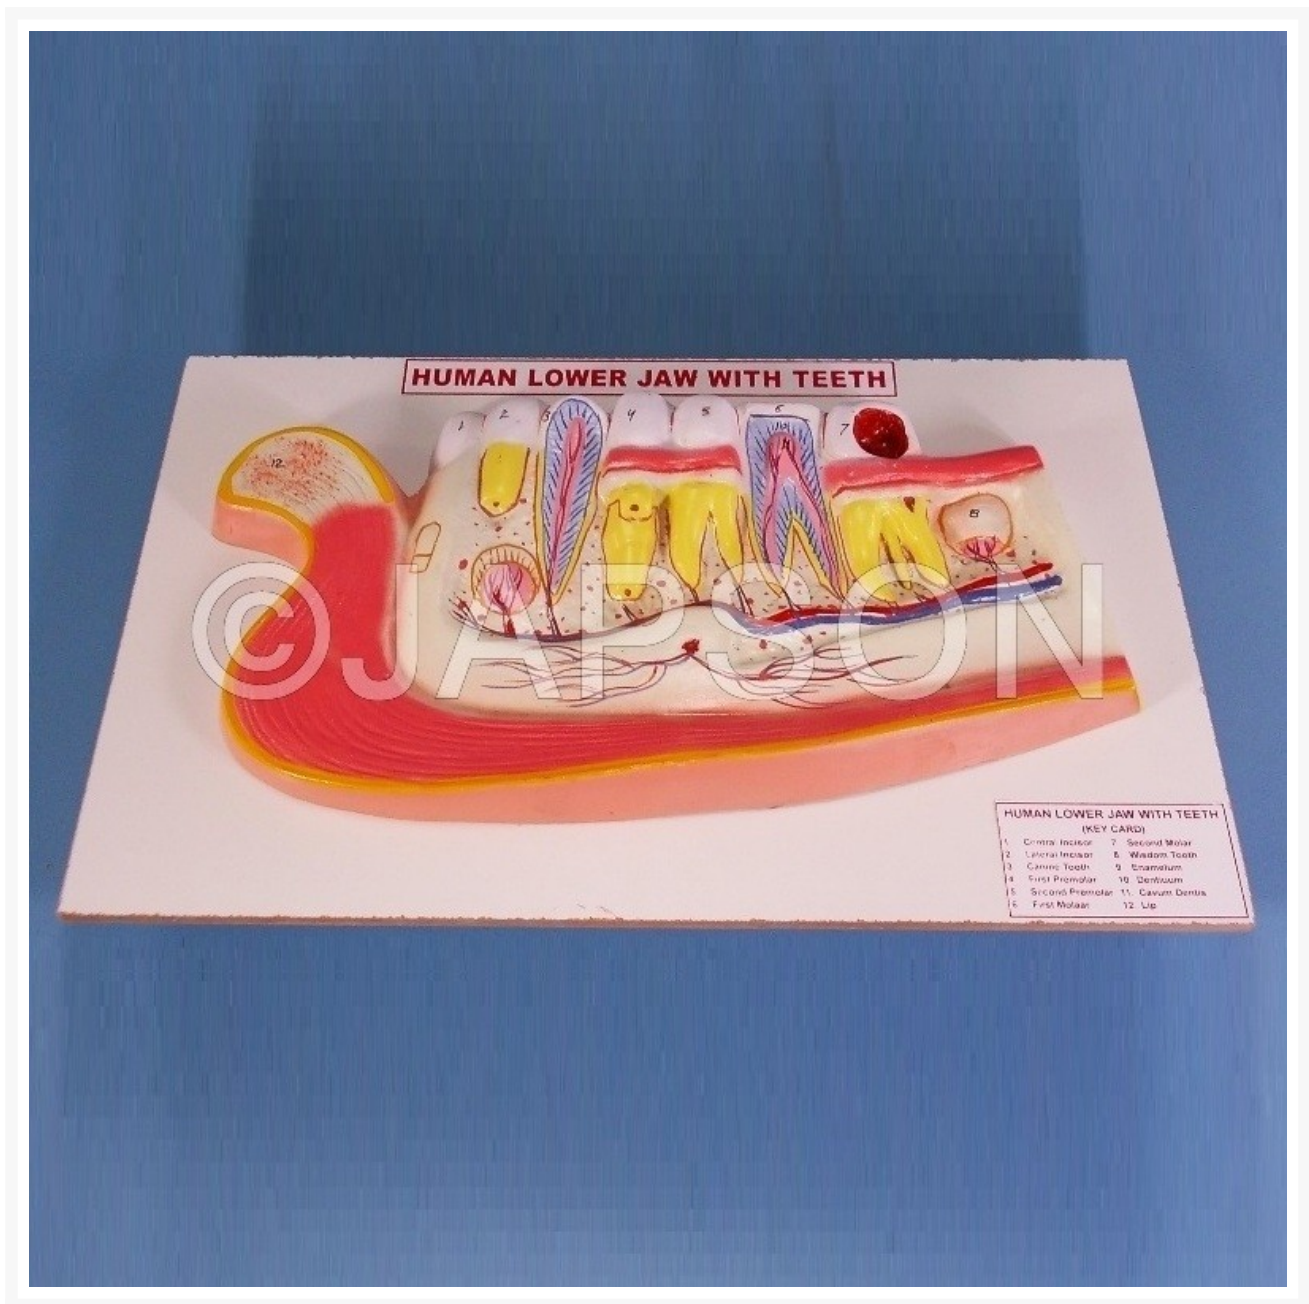

Product Image

Description

To show all the position of the teeth in lower jaw. Mounted on a base, appropriately coloured & nicely finished. Numbered with key card.

Particulars	Catalog No.
--------------------	--------------------

Human Model, Teeth	JZ01560
-----------------------	---------

A quality product from JAPSON ideal for use in School Laboratories in developing countries of Asia, Africa and South America.

Standard specifications for school laboratory use. Ideal mix of Quality and Economy. Other configurations and superior quality available for specific use or for developed countries.