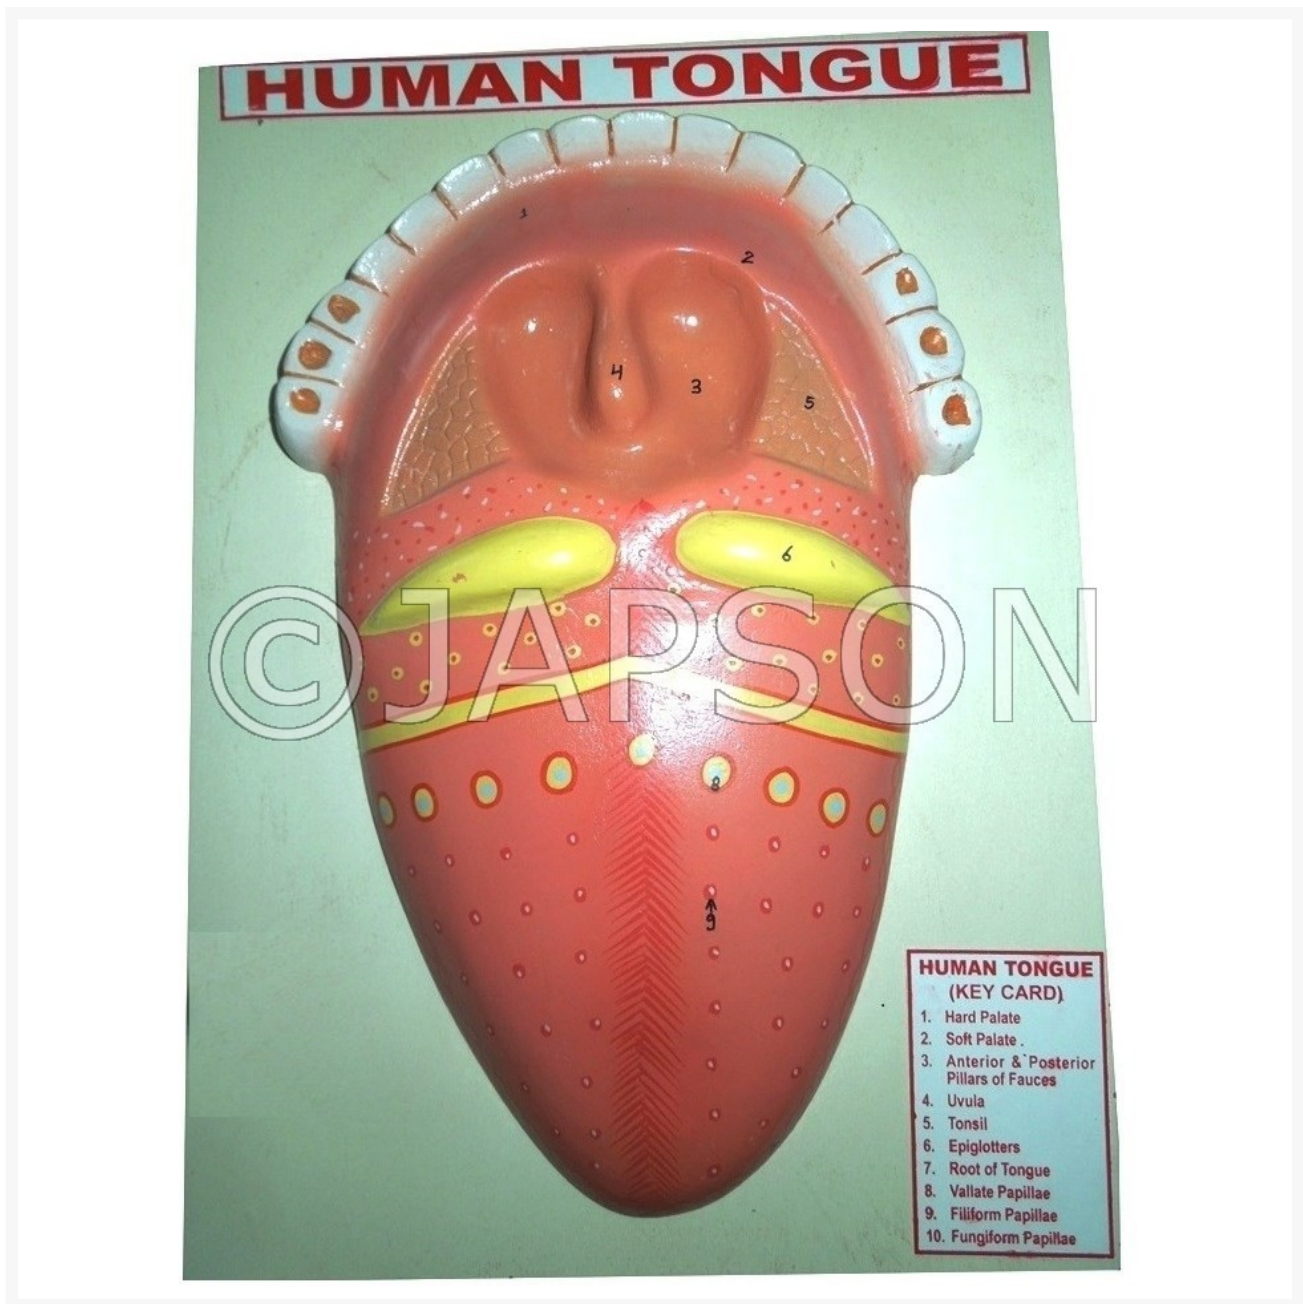

Product Image

Description

The model showing the Uvula, Epiglotters, Root of Tongue, Vallete Papillae, Filiform Papilae and Fungiform Papilae. Mounted on a base, appropriately coloured and numbered with key card.

Size : 14x9.5 inches

-

Human Model - Tongue, on Base

Catalog No. 100558

Disclaimer

The Products details given on this page are indicative in nature and JAPSON reserves the right to change them without prior notice. Buyer is also requested to re-check the specifications and other features of product at the time of order as product development is a continuous process and minor modifications may be made to design based on latest availability, process and design.