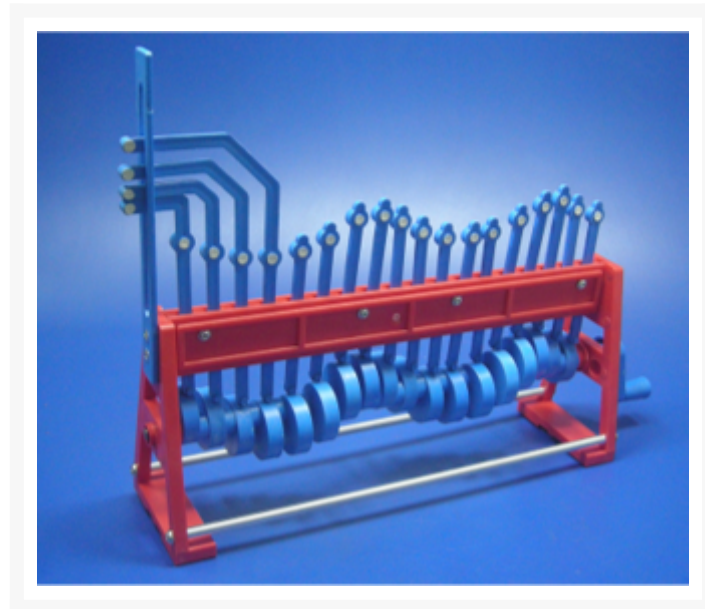

Address:
JAMBU PERSHAD & SONS
6275/22 Nicholson Road,
Ambala Cantt, Haryana,
INDIA
Pin: 133001

Email:
sales@japson.com
japsonambala@yahoo.com

Website:
www.japson.com
Phone:
+91-171-4006897

Longitudinal and Transverse Waves Device

Product Image

Description

Material: Made entirely from plastic. **Design:** The plastic columns facilitate easy observation of wave movement. **Features:** The rotating handle is equipped with a circular scale marked in degrees to indicate the rotation.

Catalog no	Particulars
103504	Longitudinal and Transverse Waves Device

Disclaimer

The Products details given on this page are indicative in nature and JAPSON reserves the right to change them without prior notice. Buyer is also requested to re-check the specifications and other features of product at the time of order as product development is a continuous process and minor modifications may be made to design based on latest availability, process and design.