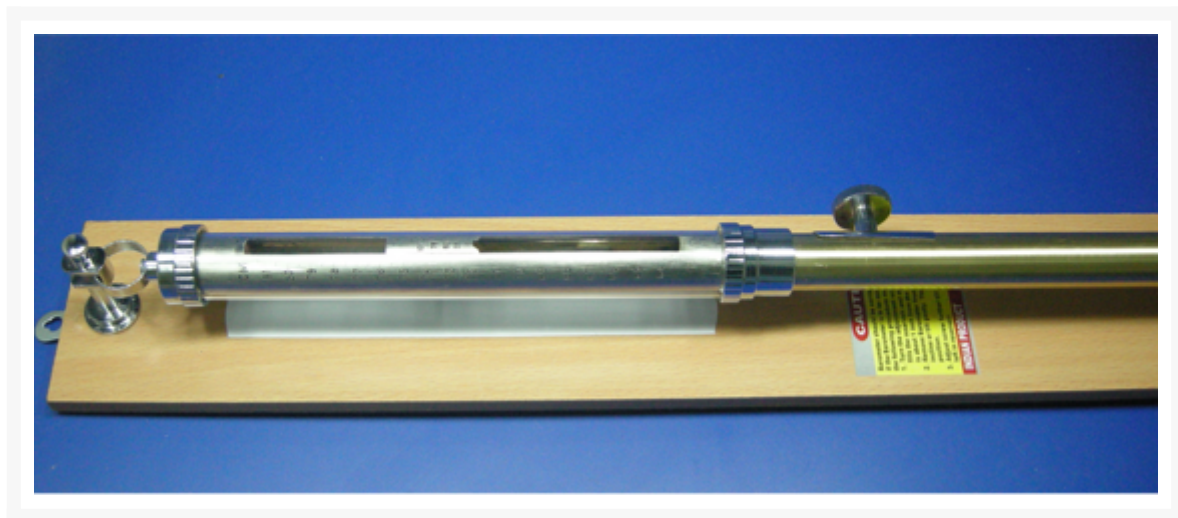

# Mercury Barometer

## Description

---

A lightweight mercury barometer with a dial divided into millibars and inches of mercury (inHg). It is used for precise measurement of atmospheric pressure, providing reliable and accurate readings.