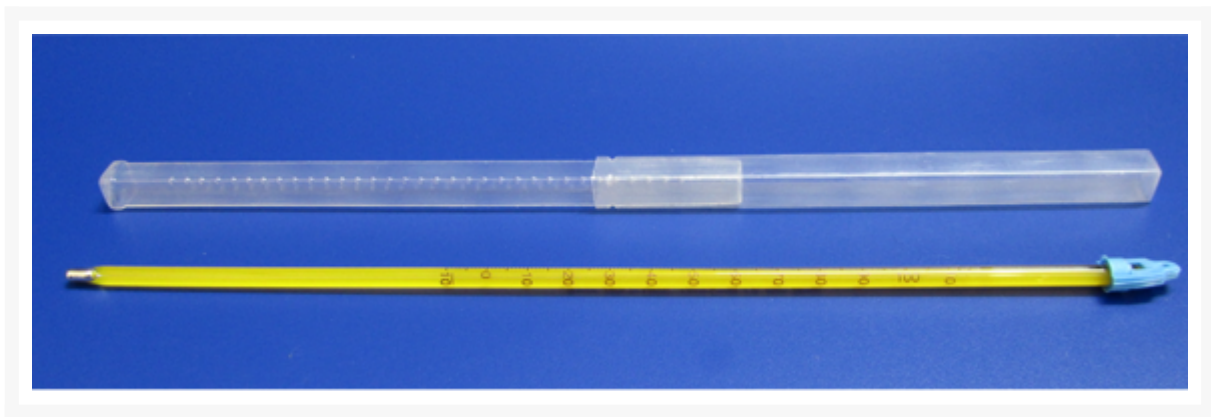

Product Image

Description

A high-quality thermometer designed to withstand extreme cold and high temperatures. It features a clear scale with a continuous mercury column for accurate temperature readings in Fahrenheit (°F).