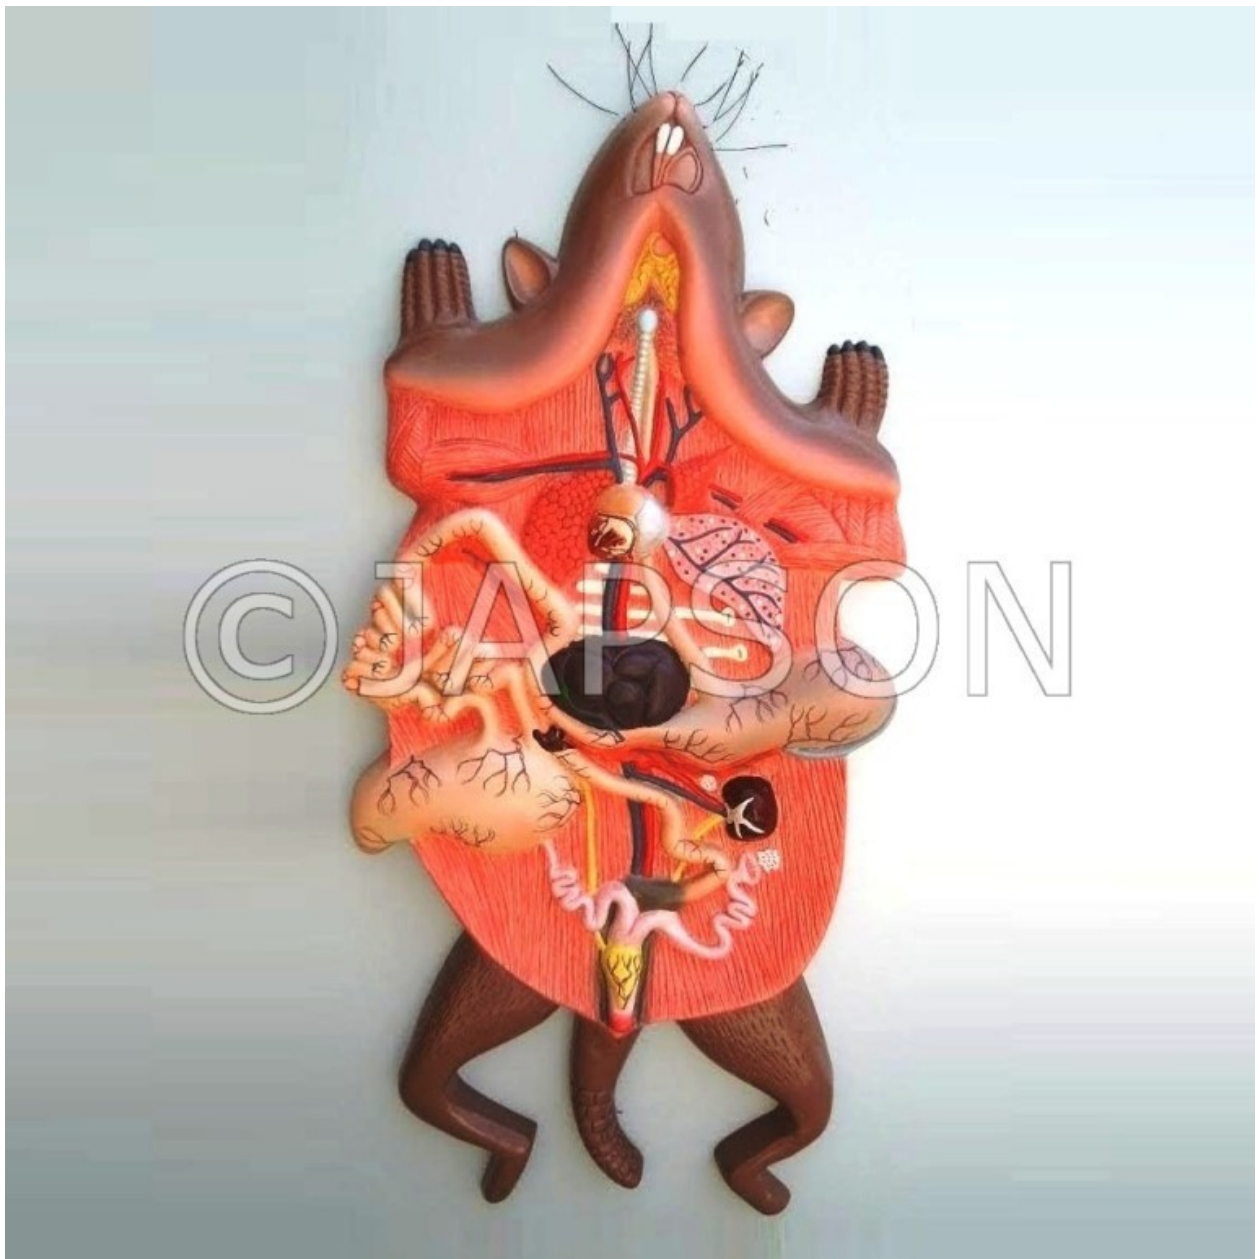

# Model, Rat Dissection

## Product Image

## Description

---

Showing all the general structure of a dissected rat. The model is mounted on a base with numbered Key Card.

Size: 18x9.5 inches.

-

Model, Rat Dissection

**Catalog No. 100606**