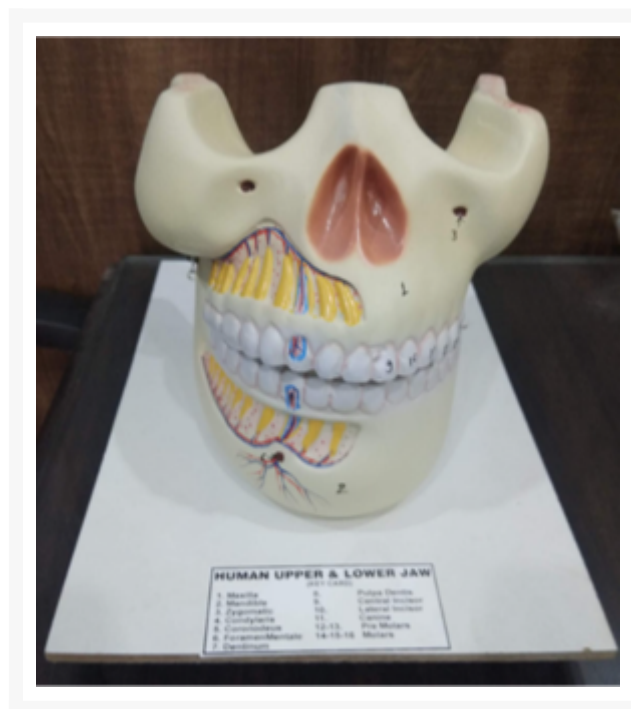

# Model of Human 2 Jaws

## Description

A model showing various positions of teeth in the upper and lower jaws. Internal wall is removed to show the incisors, permanent canine, milk premolars, and permanent incisors in full view and also the arteries, veins and nerves serving them. Complete model mounted on a base with key card. Appropriately colored and numbered with key card.