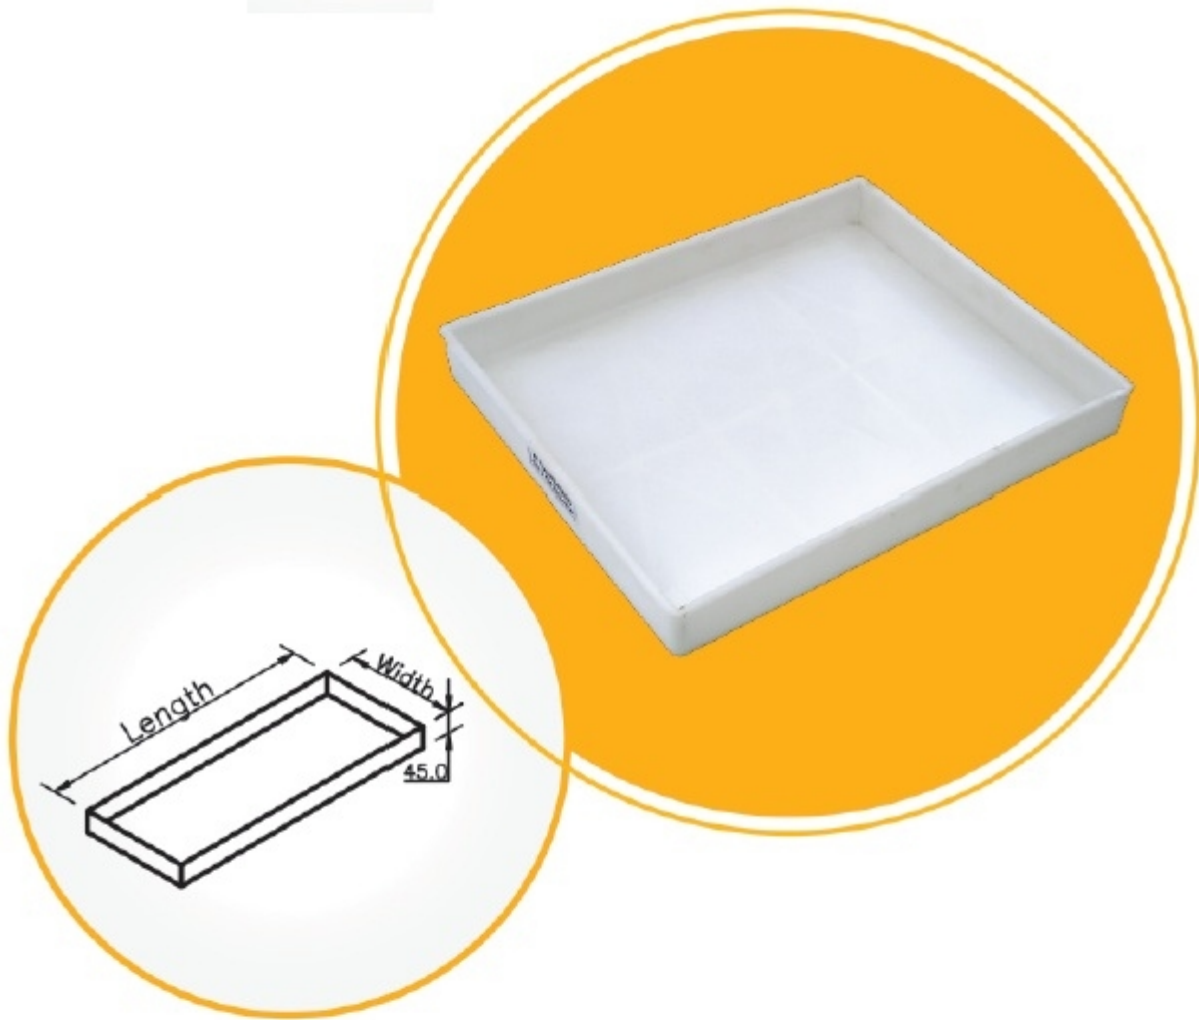

Product Image

Description

We offers 100% moulded Polypropylene Trays which are made from highly chemical resistant PP material which are available in various sizes and are used in various applications such as Fume Hood, Reagent Rack and Chemical Storage Unit.

| Length (mm) | Width (mm) | Height (mm) |
|-------------|------------|-------------|
| 755 | 745 | 45 |
| 975 | 335 | 45 |
| 895 | 335 | 45 |
| 795 | 335 | 45 |
| 625 | 335 | 45 |
| 405 | 335 | 45 |

PP Trays for Lab Furnitures