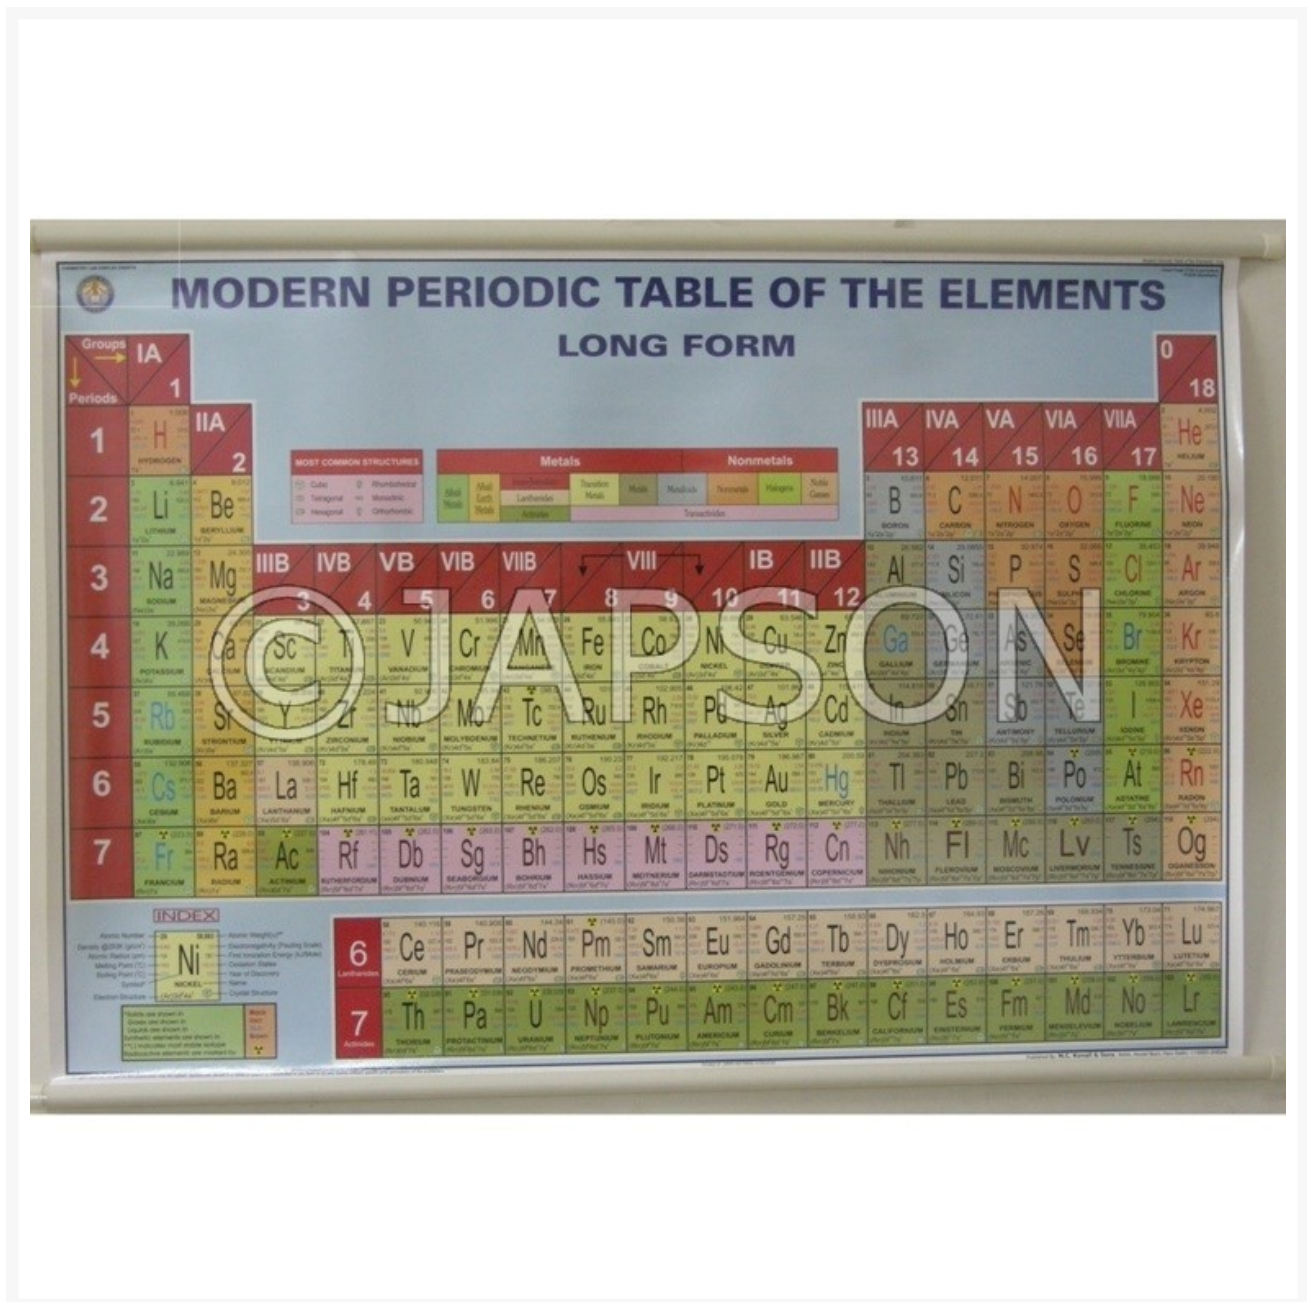

Product Image

Description

Standard Sizes: 70x100cms, 100x140cms

Language: English

Synthetic Charts with Plastic Rollers. These Charts have technically accurate and detailed description in vivid colours.

Note: Based on minimum order quantity conditions, Charts can be customized to your requirements in terms of CONTENT, LANGUAGE, SIZE, etc. Please write back to us for discussion.