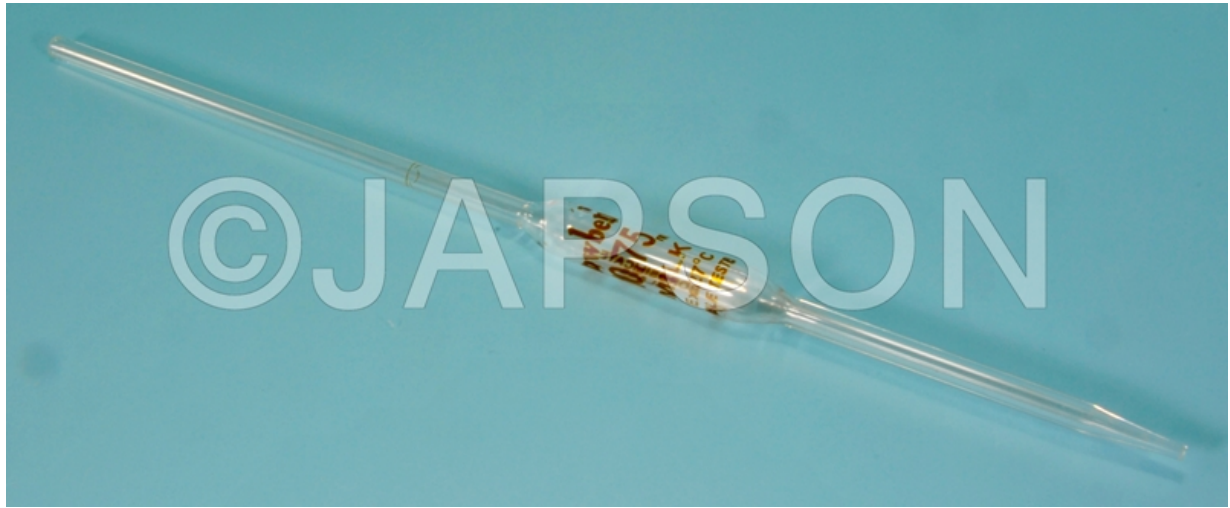

Product Image

Description

Material:-Borosilicate Glass

Catalog No.	Particulars
JG27601	Milk Testing (Gerber), 10.75ml, Class B
JG27602	Milk Testing (Gerber), 10.75, Class A
JG27603	Acid Pipette, 10ml with 2 safety bulbs