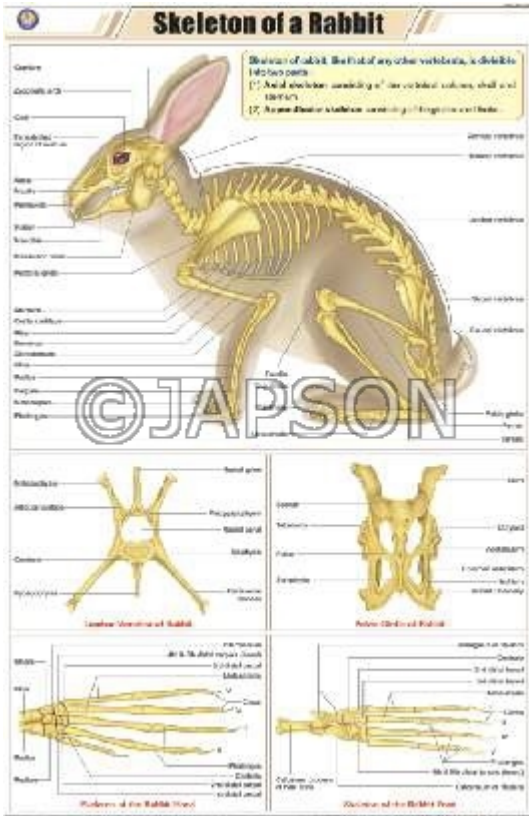

Product Image

Description

Standard Size: 58x90cms

Language: English

Laminated Paper Charts with Plastic Rollers. These Charts have technically accurate and detailed description in vivid colours.

Note: Based on minimum order quantity conditions, Charts can be customized to your requirements in terms of CONTENT, LANGUAGE, SIZE, etc. Please write back to us for discussion.

A. Charts, Skeleton of a Rabbit

B. Charts, General Dissection of Rabbit

Disclaimer

The Products details given on this page are indicative in nature and JAPSON reserves the right to change them without prior notice. Buyer is also requested to re-check the specifications and other features of product at the time of order as product development is a continuous process and minor modifications may be made to design based on latest availability, process and design.