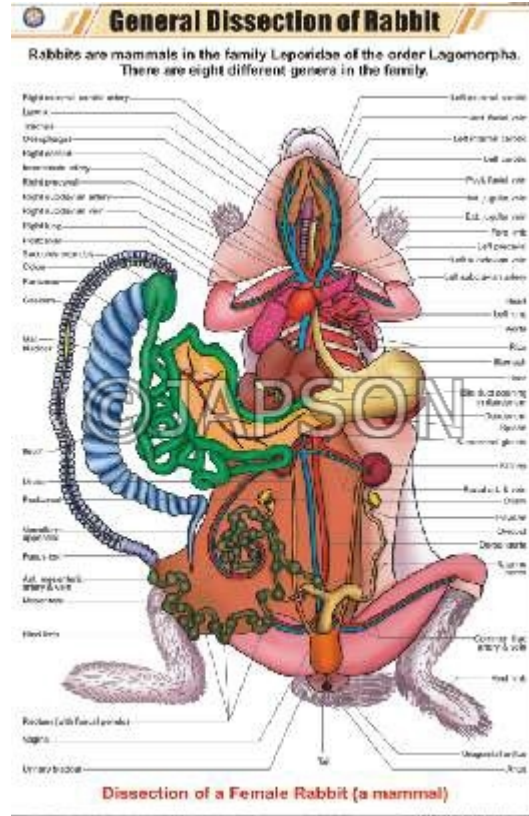

Product Image

Description

Standard Size: 58x90cms

Language: English

Laminated Paper Charts with Plastic Rollers. These Charts have technically accurate and detailed description in vivid colours.

Note: Based on minimum order quantity conditions, Charts can be customized to your requirements in terms of CONTENT, LANGUAGE, SIZE, etc. Please write back to us for discussion.

A. Charts, Skeleton of a Rabbit

B. Charts, General Dissection of Rabbit

Disclaimer

The Products details given on this page are indicative in nature and JAPSON reserves the right to change them without prior notice. Buyer is also requested to re-check the specifications and other features of product at the time of order as product development is a continuous process and minor modifications may be made to design based on latest availability, process and design.