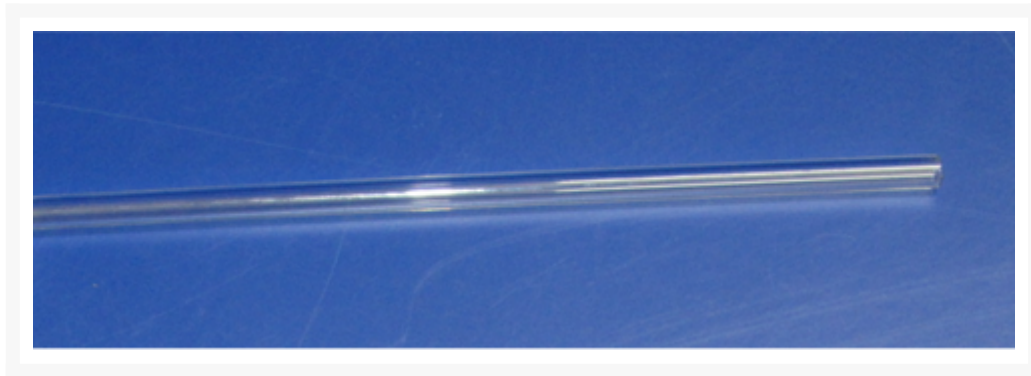

Product Image

Description

A straight glass connecting tube, made of heat-resistant glass

| Catalog No. | Particular |
|--------------------|--------------------------------|
| 103487 | STRAIGHT GLASS CONNECTING TUBE |