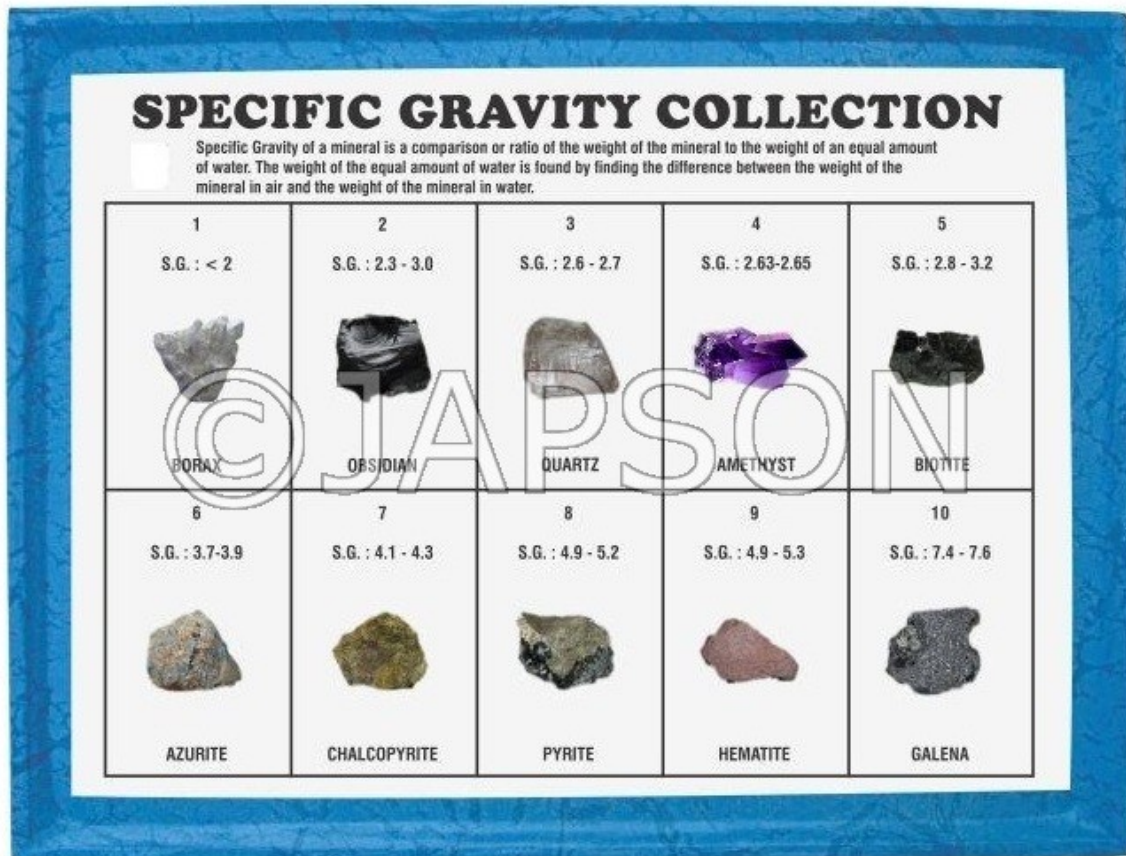

Product Image

Description

Specific Gravity of a mineral is a comparison or ratio of the weight of the mineral to the weight of an equal amount of water. The weight of the equal amount of water is found by finding the difference between the weight of the mineral in air and the weight of the mineral in water. This collection contains 10 Minerals having Property of <2 to 7.6 Specific Gravity.