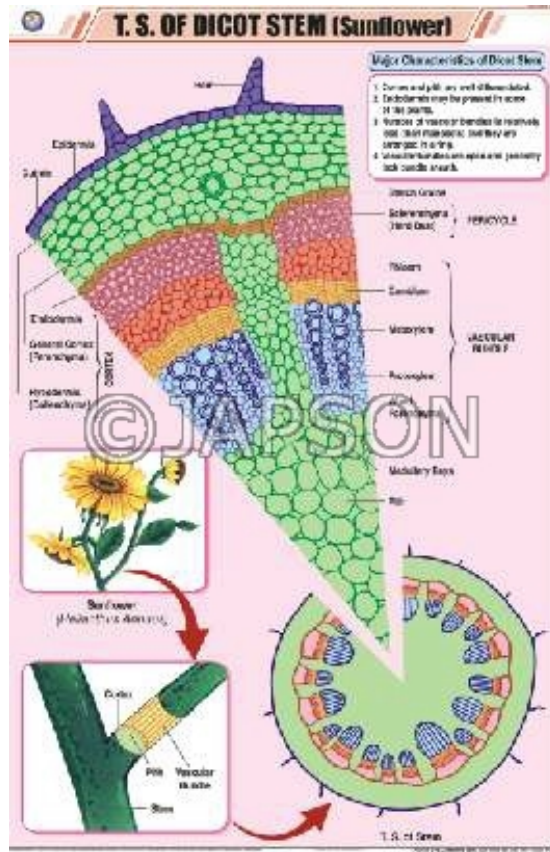

# Stem Charts, Botany, School Education

## Product Image

## Description

**Standard Size:** 58x90cms

**Language:** English

Laminated Paper Charts with Plastic Rollers. These Charts have technically accurate and

detailed description in vivid colours.

**Note:** Based on minimum order quantity conditions, Charts can be customized to your requirements in terms of CONTENT, LANGUAGE, SIZE, etc. Please write back to us for discussion.

A. Charts, Artificial Vegetative Propagation

B. Charts, Stem Modification

C. Charts, T.S. Stem-Monocot

D. Charts, T.S. Of Dicot Stem (Sunflower)