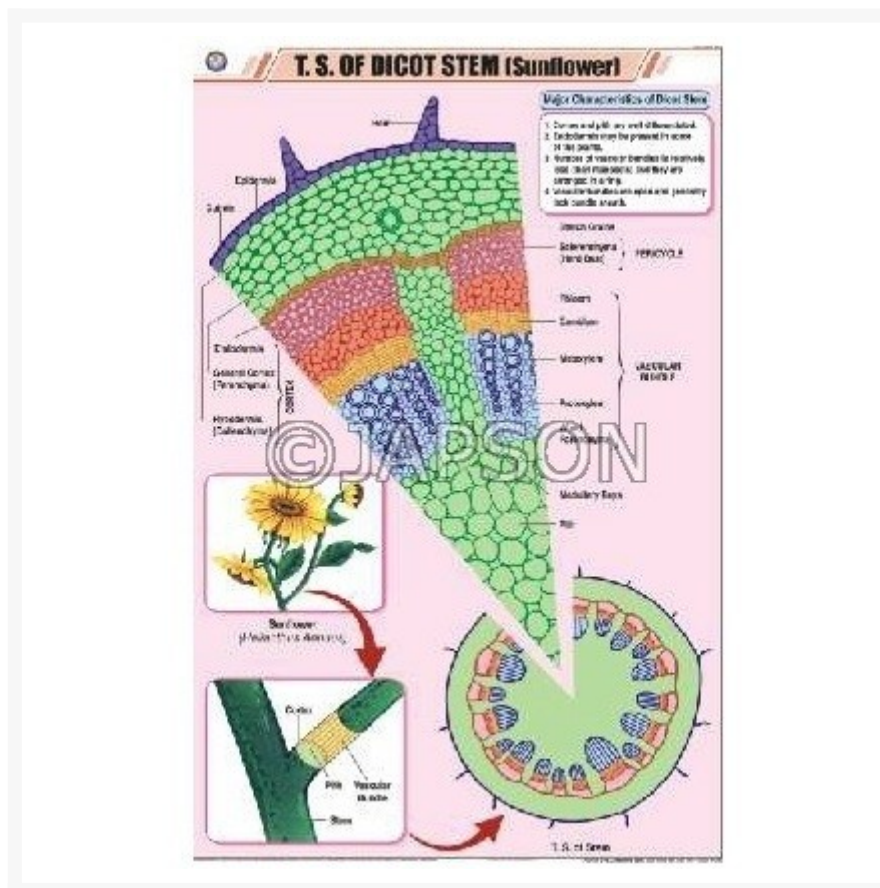

# Stem Charts, Botany, School Education

## Product Image

## Description

**Standard Size:** 58x90cms

**Language:** English

Laminated Paper Charts with Plastic Rollers. These Charts have technically accurate and

detailed description in vivid colours.

**Note:** Based on minimum order quantity conditions, Charts can be customized to your requirements in terms of CONTENT, LANGUAGE, SIZE, etc. Please write back to us for discussion.

A. Charts, Artificial Vegetative Propagation

B. Charts, Stem Modification

C. Charts, T.S. Stem-Monocot

D. Charts, T.S. Of Dicot Stem (Sunflower)