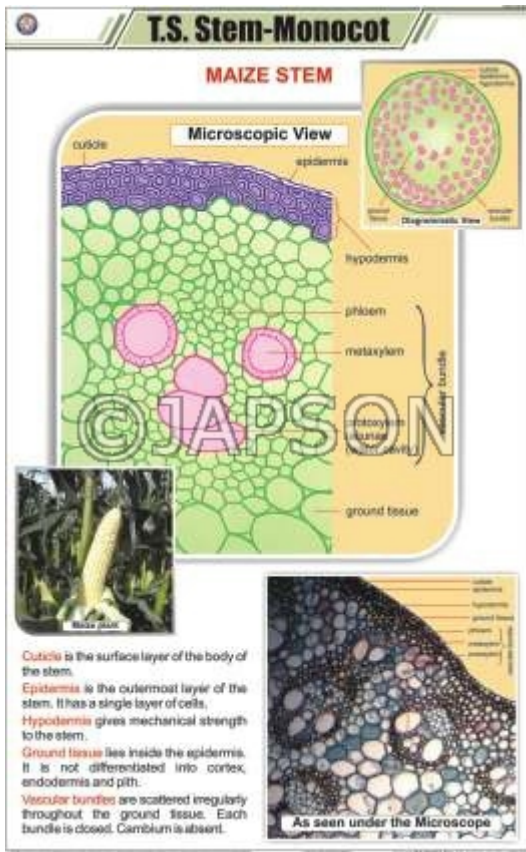

## Product Image

## Description

**Standard Size:** 58x90cms

**Language:** English

Laminated Paper Charts with Plastic Rollers. These Charts have technically accurate and

detailed description in vivid colours.

**Note:** Based on minimum order quantity conditions, Charts can be customized to your requirements in terms of CONTENT, LANGUAGE, SIZE, etc. Please write back to us for discussion.

A. Charts, Artificial Vegetative Propagation

B. Charts, Stem Modification

C. Charts, T.S. Stem-Monocot

D. Charts, T.S. Of Dicot Stem (Sunflower)