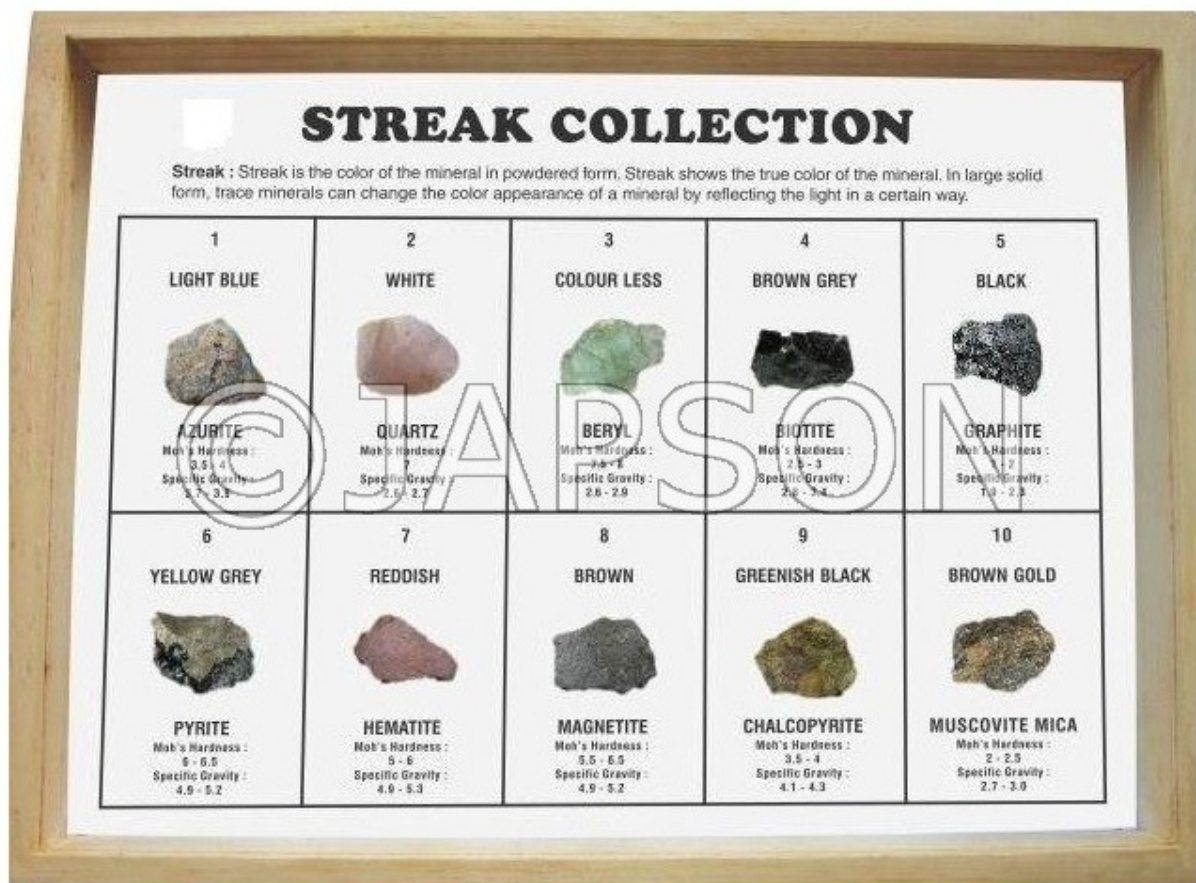

Product Image

Description

Streak is the color of the mineral in powdered form. Streak shows the true color of the mineral. In large solid form, trace minerals can change the color appearance of a mineral by reflecting the light in a certain way. This collection contains 10 Minerals having Property of Light Blue, White, Colour Less, Brown Grey, Black, Yellow Grey, Reddish, Brown, Greenish Black & Brown Gold Streak.

Paper Mounted Showcase, 9"x12"

Polished Showcase, 9"x12"

Catalog No.	Particulars
JD13380	Streak Collection, Set of 10

Disclaimer

The Products details given on this page are indicative in nature and JAPSON reserves the right to change them without prior notice. Buyer is also requested to re-check the specifications and other features of product at the time of order as product development is a continuous process and minor modifications may be made to design based on latest availability, process and design.