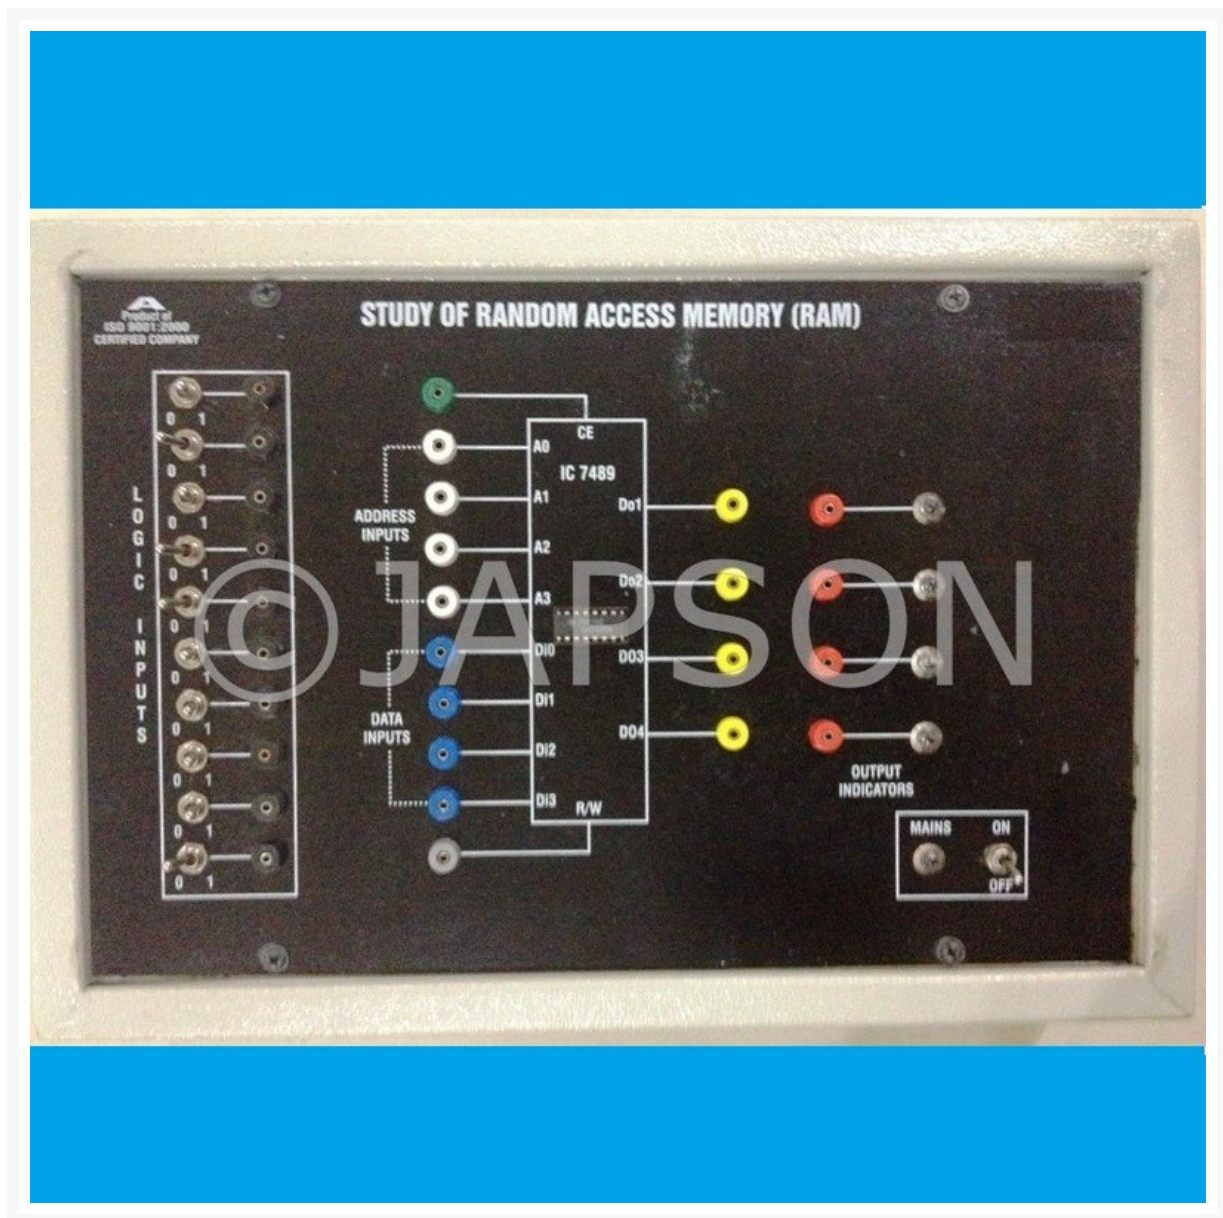

# TTL IC Characteristics Apparatus Experiment Apparatus

## Description

---

**Objective :** To study the input and output characteristics of TTL inverter.

**Features :** Instrument comprises of DC power supply of 0 - 5 V, Fixed output power supply 5V, two dual range volt meter and output indicator.