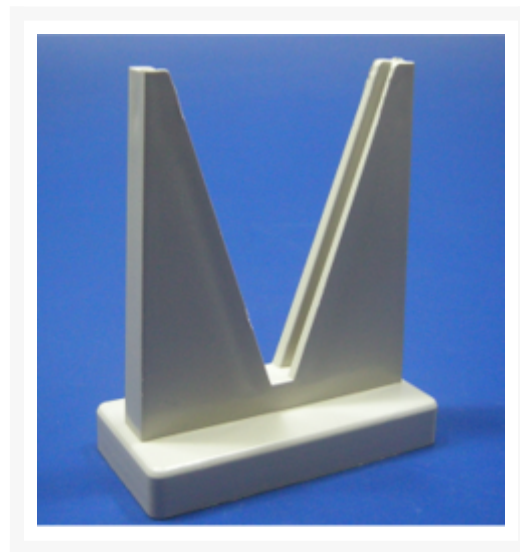

Product Image

Description

Material: Made of wood or plastic. Dimensions: Length: 15 cm, Width: 7 cm. Design: V-shaped structure for stable lens placement. Durability: Sturdy and long-lasting for laboratory and educational use.