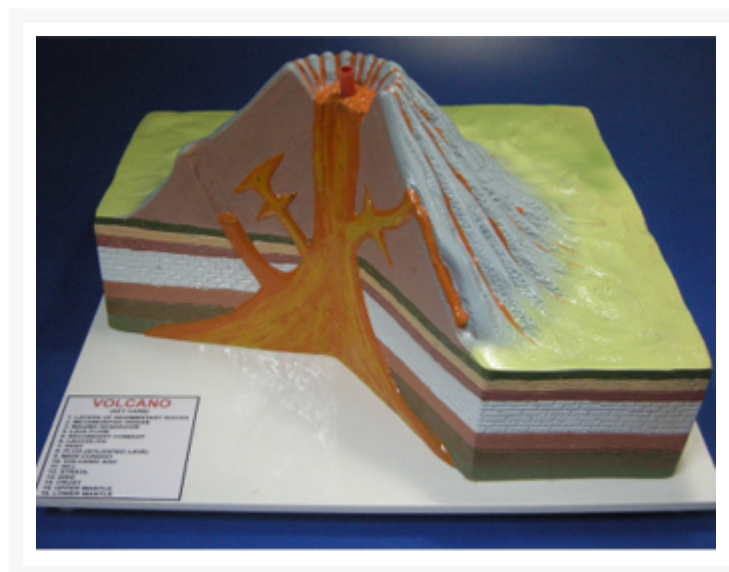

Description

A lightweight model that can withstand work pressure, clear and with distinctive colors. Complete specifications are provided for the dimensions, which are 30*30*30 CM

Catalog No.	Particular
103305	VOLCANO MODEL