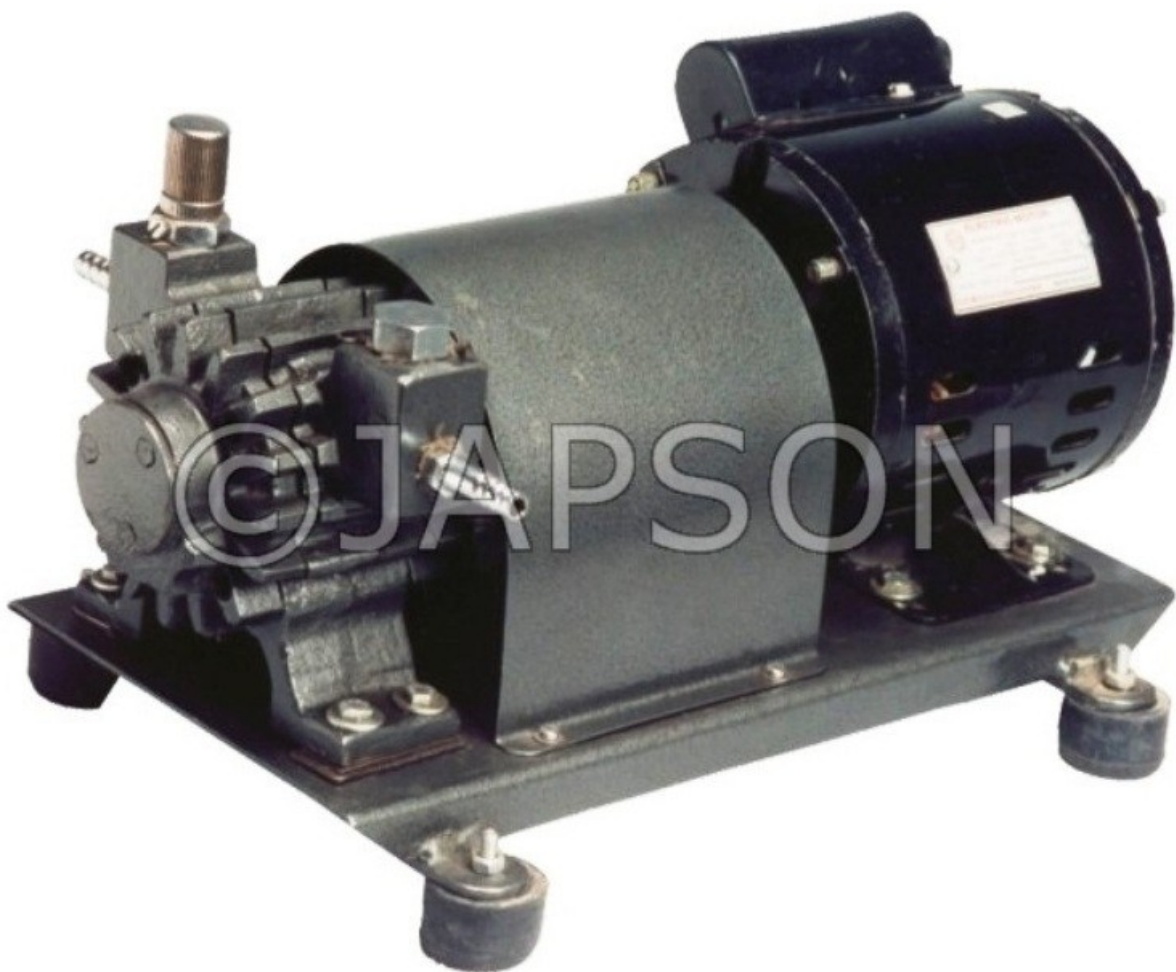

Address:
JAMBU PERSHAD & SONS
6275/22 Nicholson Road,
Ambala Cantt, Haryana,
INDIA
Pin: 133001

Email:
sales@japson.com
japsonambala@yahoo.com

Website:
www.japson.com
Phone:
+91-171-4006897

Vacuum Cum Pressure Pump

Product Image

Description

The unit is air cooled coupled with a AC single phase motor, mounted on base plate. Very suitable for general operations such as filtration, filling and blowing.

Particulars

CatalogNo.

70 Lt./min. Free Air Displacement, 26 Inches of Hg.
Ultimate Vacuum, 0.50 H.P. Motor AC Single Phase

JA20620

Disclaimer

The Products details given on this page are indicative in nature and JAPSON reserves the right to change them without prior notice. Buyer is also requested to re-check the specifications and other features of product at the time of order as product development is a continuous process and minor modifications may be made to design based on latest availability, process and design.