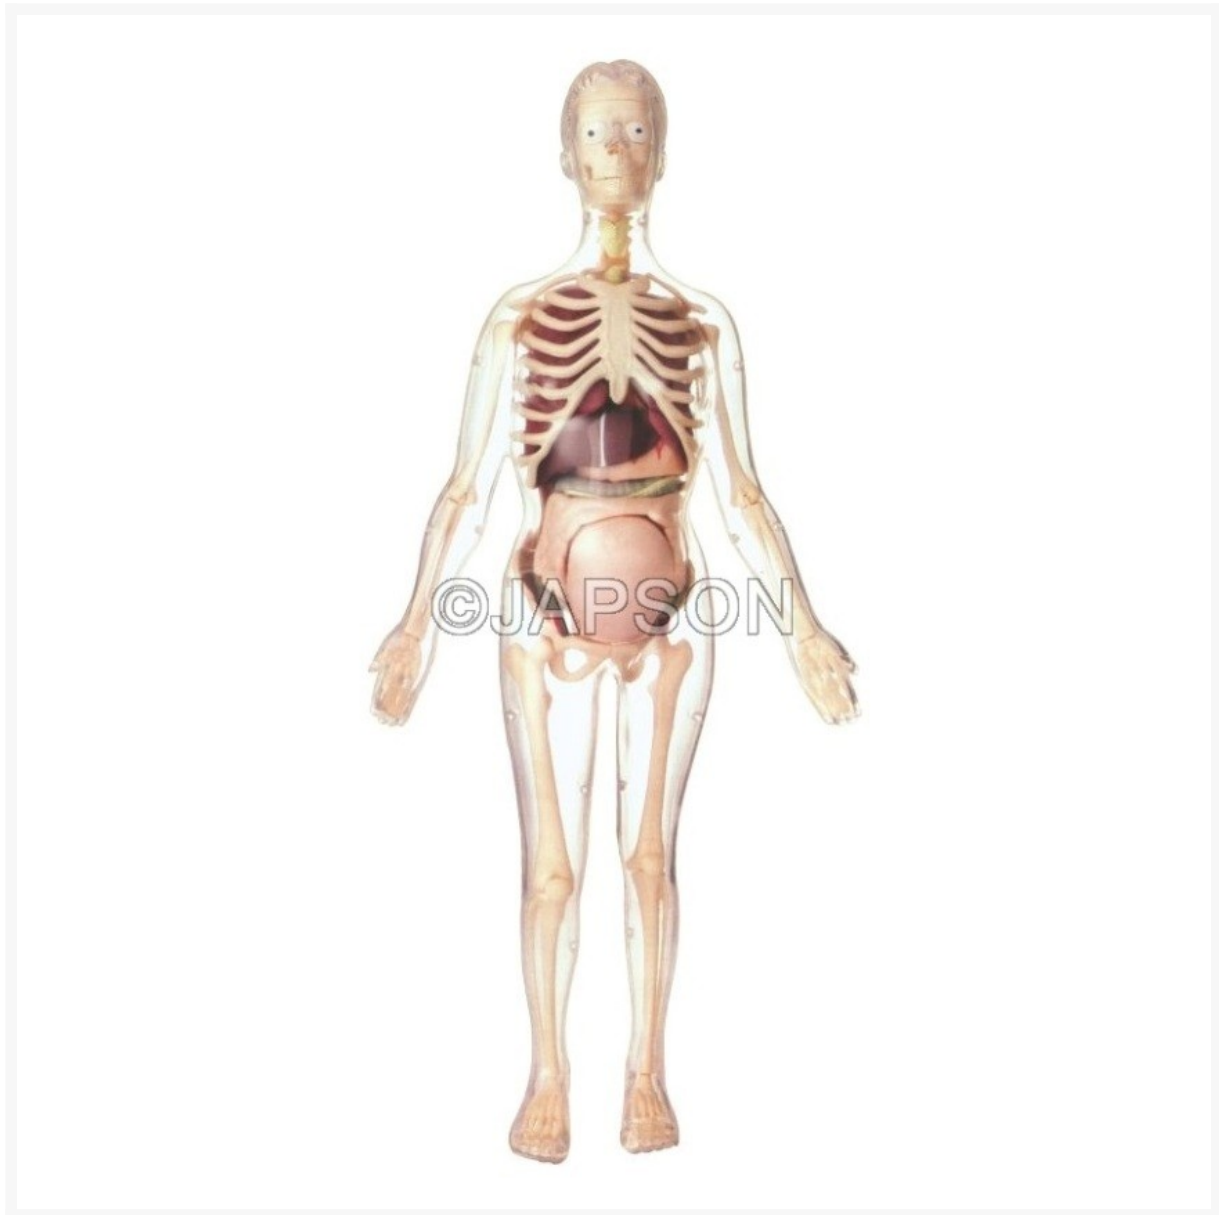

# Visible Expectant Mother Anatomy Kit

## Description

---

Size 55 cm. Dissectable in 48 pieces. Detailed instruction manual included. This visible anatomy model realistically shows the important parts of human body. Learn how body works by taking the model apart and see how the different organs work together to keep us alive and healthy. Everything in a body is there for a reason. From skin to heart to fingerprints. Some of the body parts are organs, like stomach, brain or heart. They do specific things to keep human alive. To explore the model, open it by removing the front outer plastic "skin". Next remove the front of the rib cage. Now you can remove the organs one at a time. Notice how the organs connect to each other and fit in the body. After you have taken all the organs out, follow the illustrations to put your model back together.