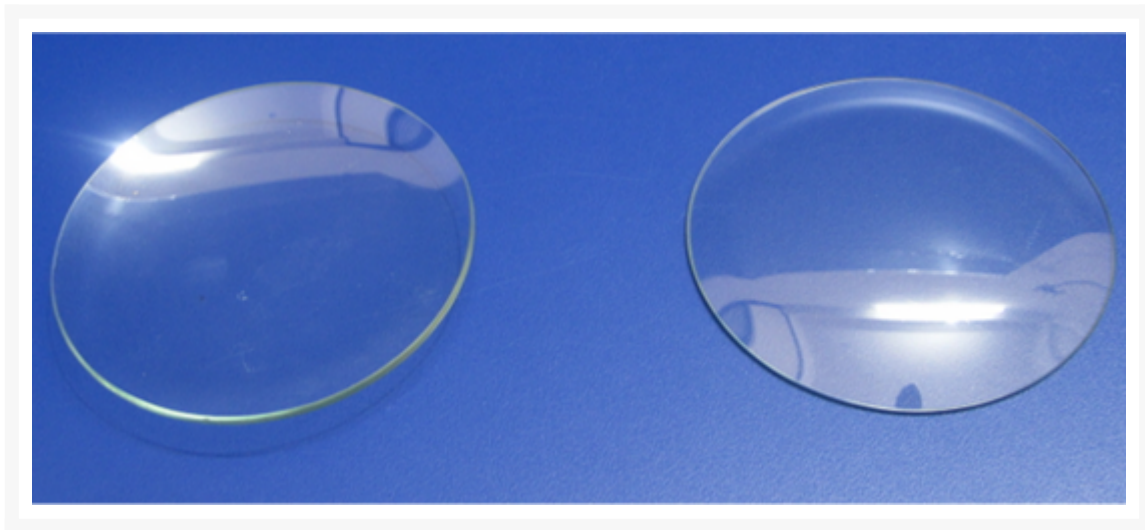

Description

Watch Glass 90 mm Transparent concave glass – Capacity 90 mm

Catalog No.	Particular
103474	WATCH GLASS 90 MM

Disclaimer

The Products details given on this page are indicative in nature and JAPSON reserves the right to change them without prior notice. Buyer is also requested to re-check the specifications and other features of product at the time of order as product development is a continuous process and minor modifications may be made to design based on latest availability, process and design.