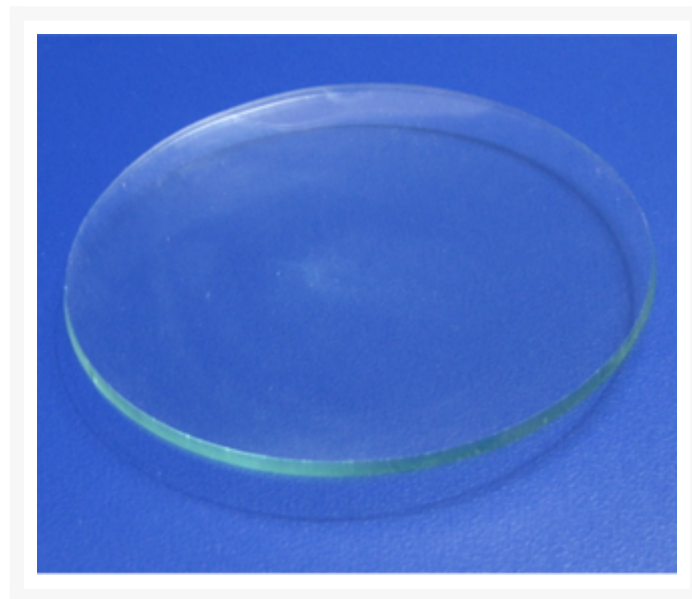

# WATCH GLASS

## Description

---

Watch Glass 120 mm Transparent concave glass – Capacity 120 mm

Catalog No.	Particular
-------------	------------

103475	WATCH GLASS 120 MM
--------	--------------------