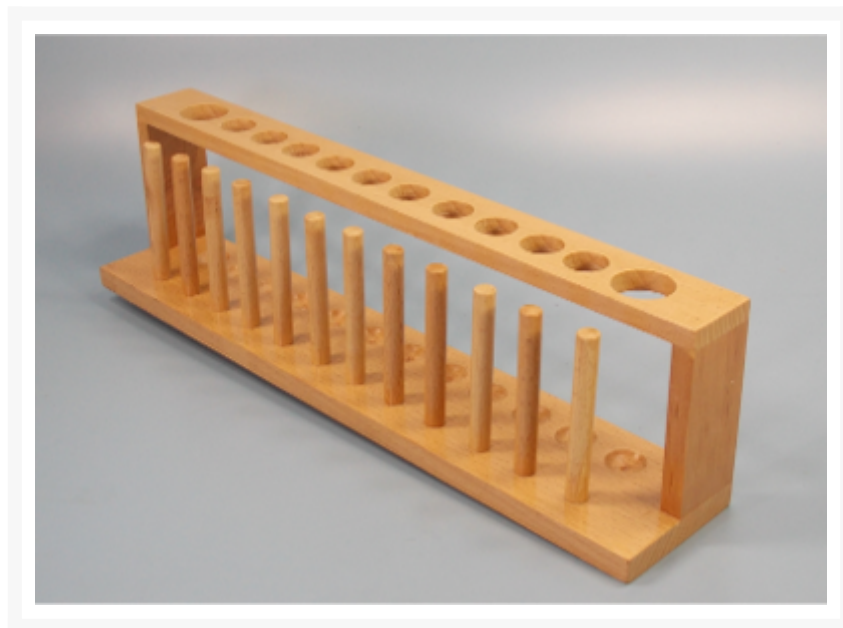

Product Image

Description

Easy-to-clean design – Features holes with a minimum of 10 slots Hole sizes: 27 mm and 50 mm Single-row arrangement for test tubes – Detachable for cleaning, reassembly, reuse, and storage Made from high-quality wood

Catalog no	Particulars
103219	WOODEN TEST TUBE RACK

Disclaimer

The Products details given on this page are indicative in nature and JAPSON reserves the right to change them without prior notice. Buyer is also requested to re-check the specifications and other features of